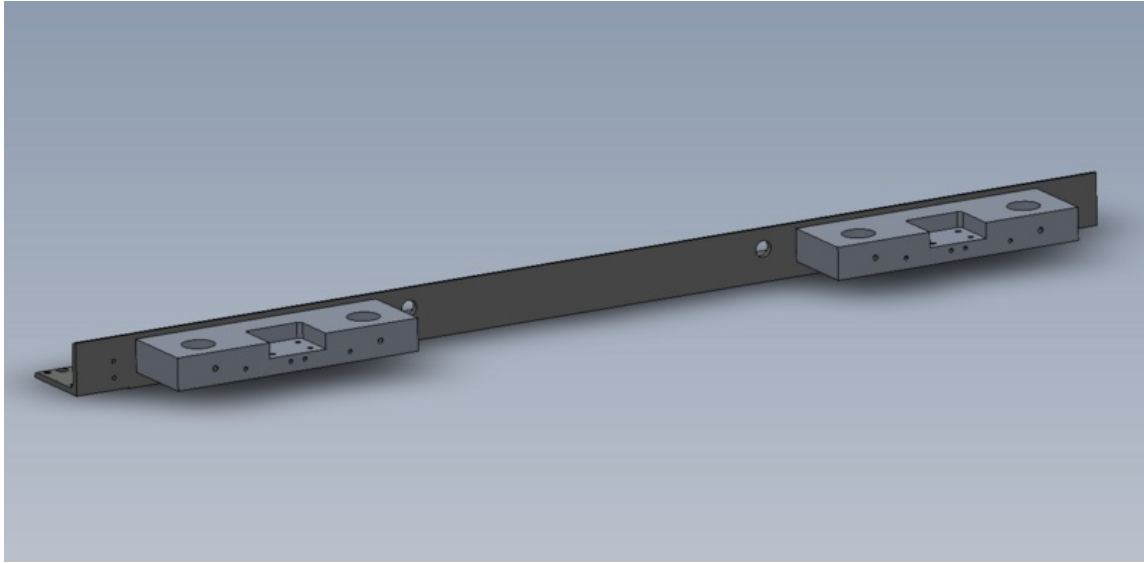

Fichier:R0015035 Bench Assemble V Notch Components Screenshot 2023-07-27 094931.png



R0015035_Bench_Assemble_V_Notch_Components_Screenshot_2023-07-27_094931

File history

Click on a date/time to view the file as it appeared at that time.

	Date/Time	Thumbnail	Dimensions	User	Comment
current	10:49, 27 July 2023		1,400 × 683 (66 KB)	Gareth Green (talk contribs)	R0015035_Bench_Assemble_V_Notch_Components_Screenshot_2023-07-27_094931

You cannot overwrite this file.

File usage

The following page links to this file:

R0015035 Bench Assemble V Notch Components

Metadata

This file contains additional information, probably added from the digital camera or scanner used to create or digitize it. If the file has been modified from its original state, some details may not fully reflect the modified file.

Horizontal resolution	37.79 dpc
Vertical resolution	37.79 dpc