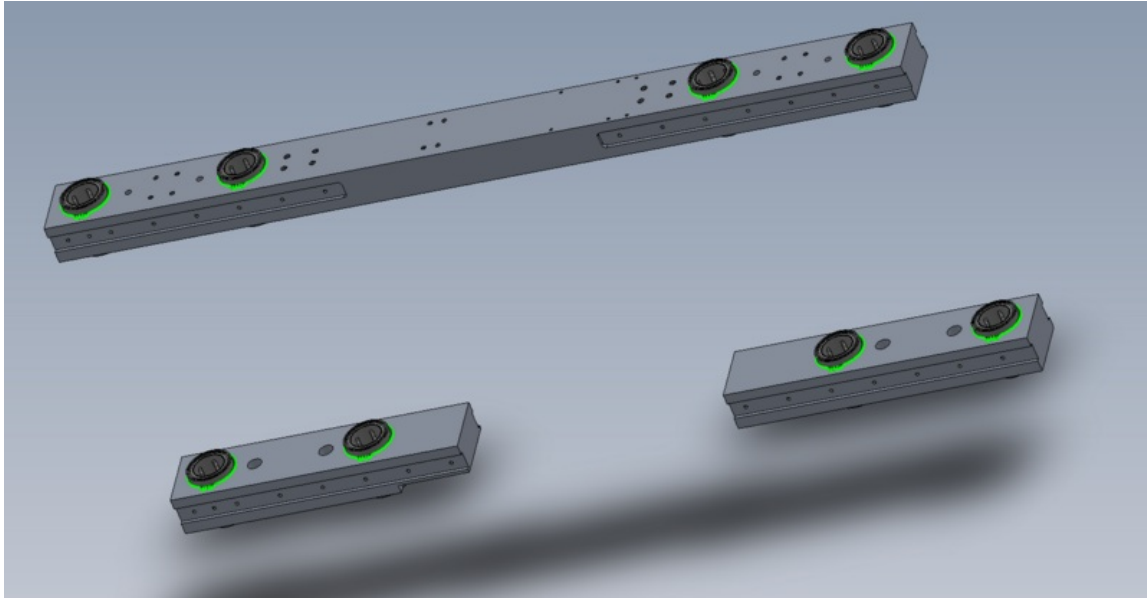

Fichier:R0015035 Bench Assemble V Notch Components Screenshot 2023-07-27 093602.png



R0015035_Bench_Assemble_V_Notch_Components_Screenshot_2023-07-27_093602

File history

Click on a date/time to view the file as it appeared at that time.

	Date/Time	Thumbnail	Dimensions	User	Comment
current	10:36, 27 July 2023		1,550 × 806 (174 KB)	Gareth Green (talk contribs)	R0015035_Bench_Assemble_V_Notch_Components_Screenshot_2023-07-27_093602

You cannot overwrite this file.

File usage

The following page links to this file:

R0015035 Bench Assemble V Notch Components

Metadata

This file contains additional information, probably added from the digital camera or scanner used to create or digitize it. If the file has been modified from its original state, some details may not fully reflect the modified file.

Horizontal resolution	37.79 dpc
Vertical resolution	37.79 dpc