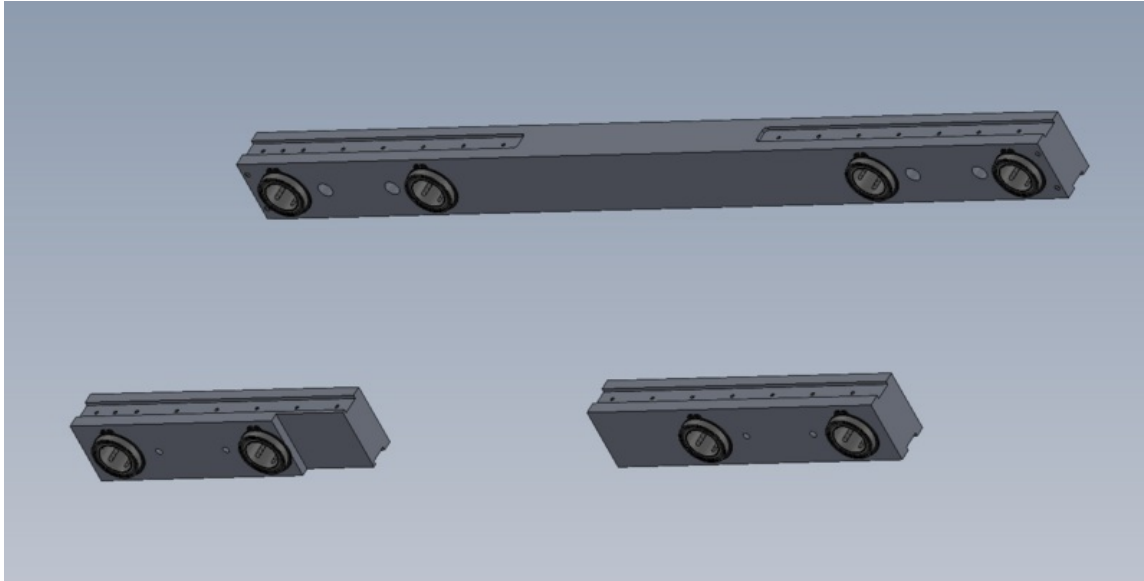

Fichier:R0015035 Bench Assemble V Notch Components Screenshot 2023-07-27 093320.png



R0015035_Bench_Assemble_V_Notch_Components_Screenshot_2023-07-27_093320

File history

Click on a date/time to view the file as it appeared at that time.

	Date/Time	Thumbnail	Dimensions	User	Comment
current	10:33, 27 July 2023		1,438 × 727 (43 KB)	Gareth Green (talk contribs)	R0015035_Bench_Assemble_V_Notch_Components_Screenshot_2023-07-27_093320

You cannot overwrite this file.

File usage

The following page links to this file:

R0015035 Bench Assemble V Notch Components

Metadata

This file contains additional information, probably added from the digital camera or scanner used to create or digitize it. If the file has been modified from its original state, some details may not fully reflect the modified file.

Horizontal resolution	37.79 dpc
Vertical resolution	37.79 dpc