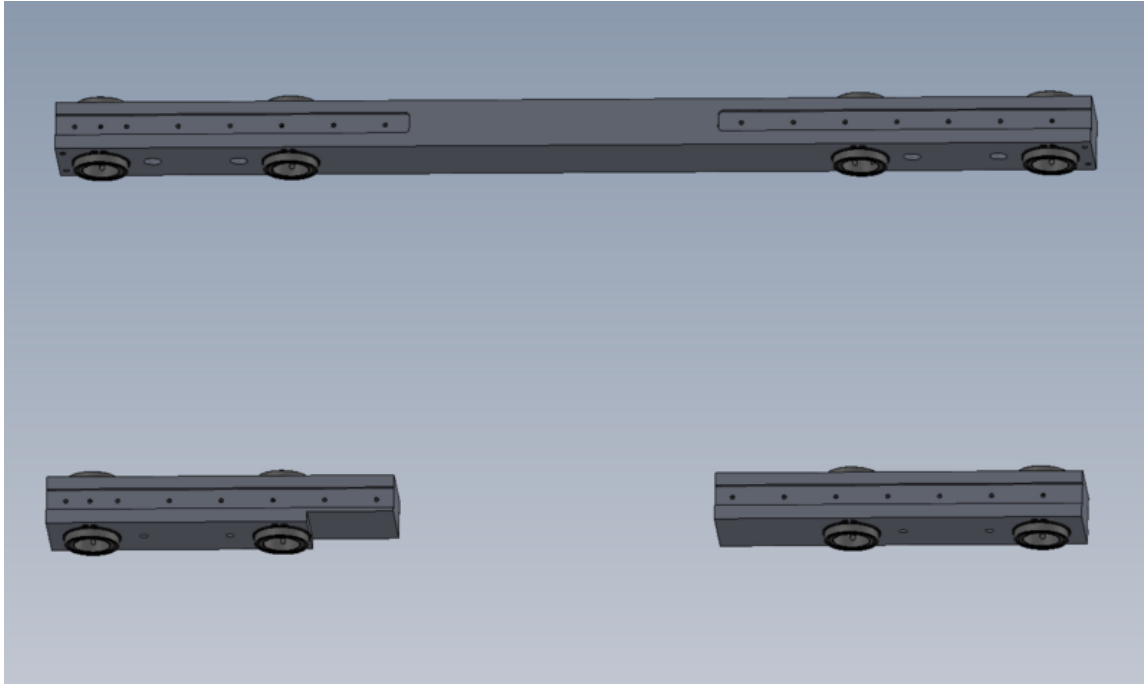

# Fichier:R0015035 Bench Assemble V Notch Components Screenshot 2023-07-27 090752.png



R0015035\_Bench\_Assemble\_V\_Notch\_Components\_Screenshot\_2023-07-27\_090752

## File history

Click on a date/time to view the file as it appeared at that time.

	Date/Time	Thumbnail	Dimensions	User	Comment
current	10:08, 27 July 2023		1,388 × 827 (28 KB)	Gareth Green (talk   contribs)	R0015035_Bench_Assemble_V_Notch_Components_Screenshot_2023-07-27_090752

Horizontal resolution	37.79 dpc
Vertical resolution	37.79 dpc