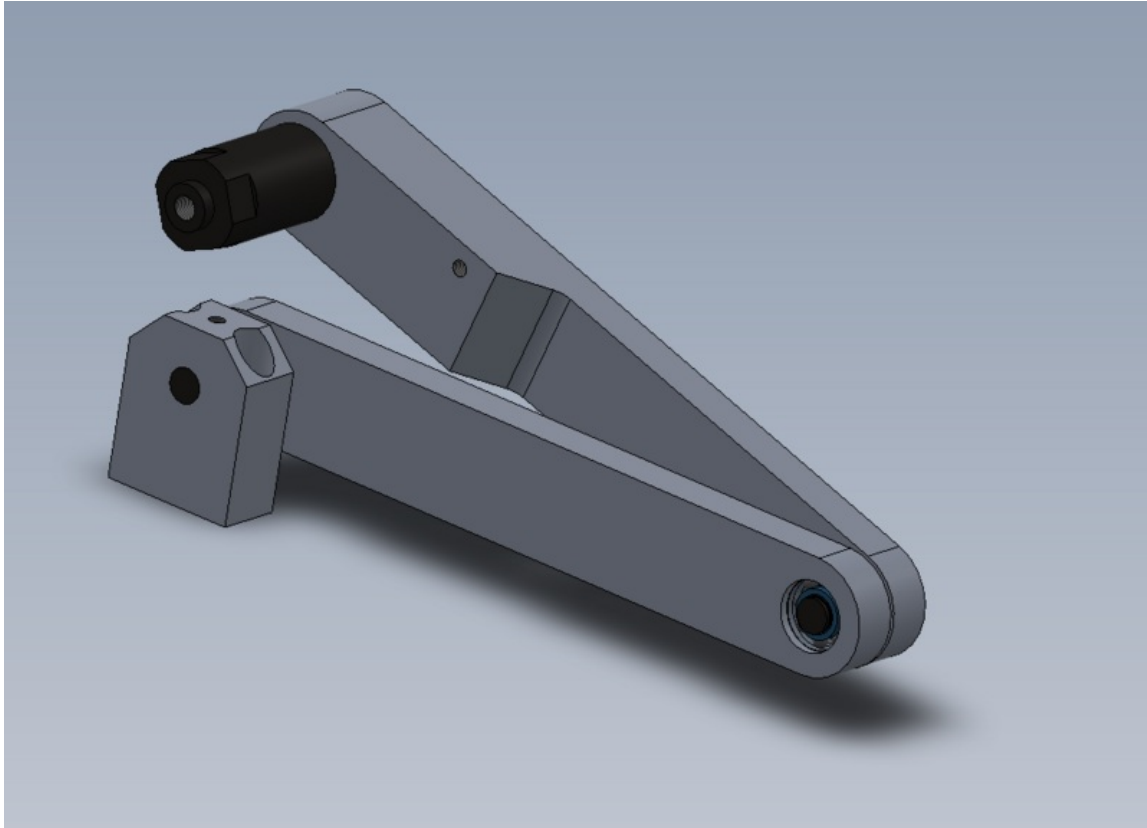

Fichier:R0015035 Bench Assemble V Notch Components Screenshot 2023-07-27 082117.png



R0015035_Bench_Assemble_V_Notch_Components_Screenshot_2023-07-27_082117

File history

Click on a date/time to view the file as it appeared at that time.

	Date/Time	Thumbnail	Dimensions	User	Comment
current	09:22, 27 July 2023		1,004 × 721 (74 KB)	Gareth Green (talk contribs)	R0015035_Bench_Assemble_V_Notch_Components_Screenshot_2023-07-27_082117

You cannot overwrite this file.

File usage

The following page links to this file:

R0015035 Bench Assemble V Notch Components

Metadata

This file contains additional information, probably added from the digital camera or scanner used to create or digitize it. If the file has been modified from its original state, some details may not fully reflect the modified file.

Horizontal resolution	37.79 dpc
Vertical resolution	37.79 dpc