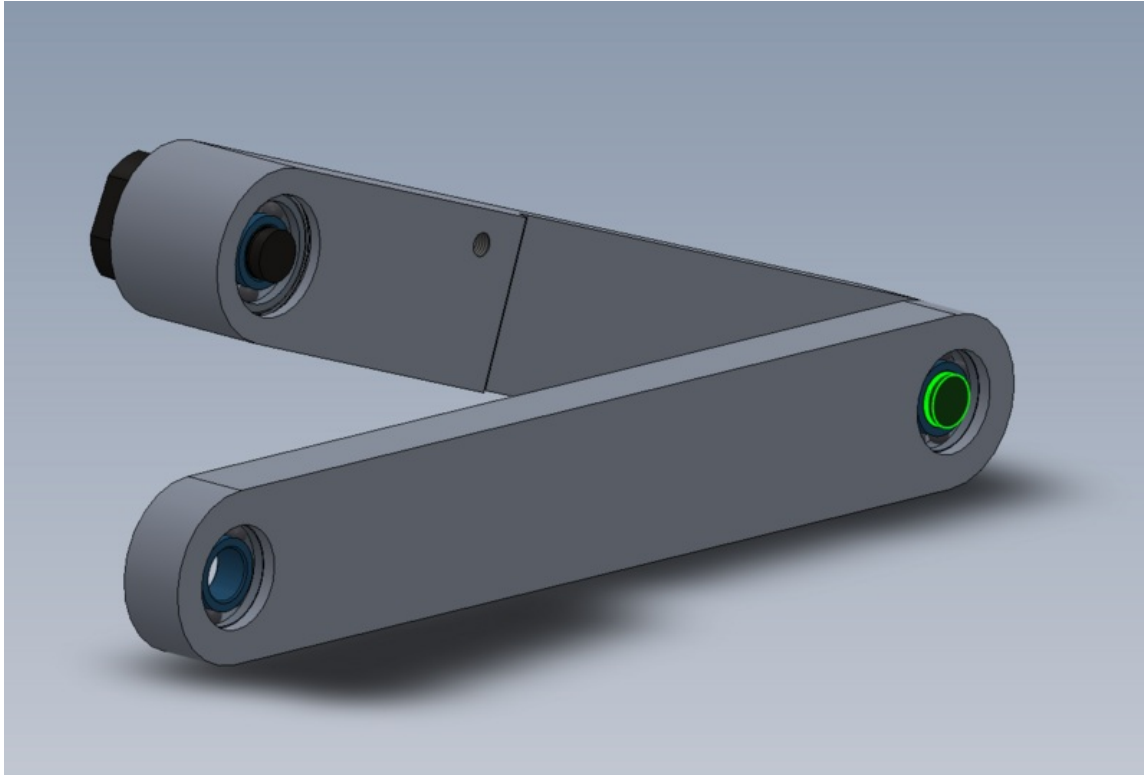

Fichier:R0015035 Bench Assemble V Notch Components Screenshot 2023-07-27 081611.png



R0015035_Bench_Assemble_V_Notch_Components_Screenshot_2023-07-27_081611

File history

Click on a date/time to view the file as it appeared at that time.

	Date/Time	Thumbnail	Dimensions	User	Comment
current	09:16, 27 July 2023		1,228 × 831 (120 KB)	Gareth Green (talk contribs)	R0015035_Bench_Assemble_V_Notch_Components_Screenshot_2023-07-27_081611

You cannot overwrite this file.

File usage

The following page links to this file:

R0015035 Bench Assemble V Notch Components

Metadata

This file contains additional information, probably added from the digital camera or scanner used to create or digitize it. If the file has been modified from its original state, some details may not fully reflect the modified file.

Horizontal resolution	37.79 dpc
Vertical resolution	37.79 dpc