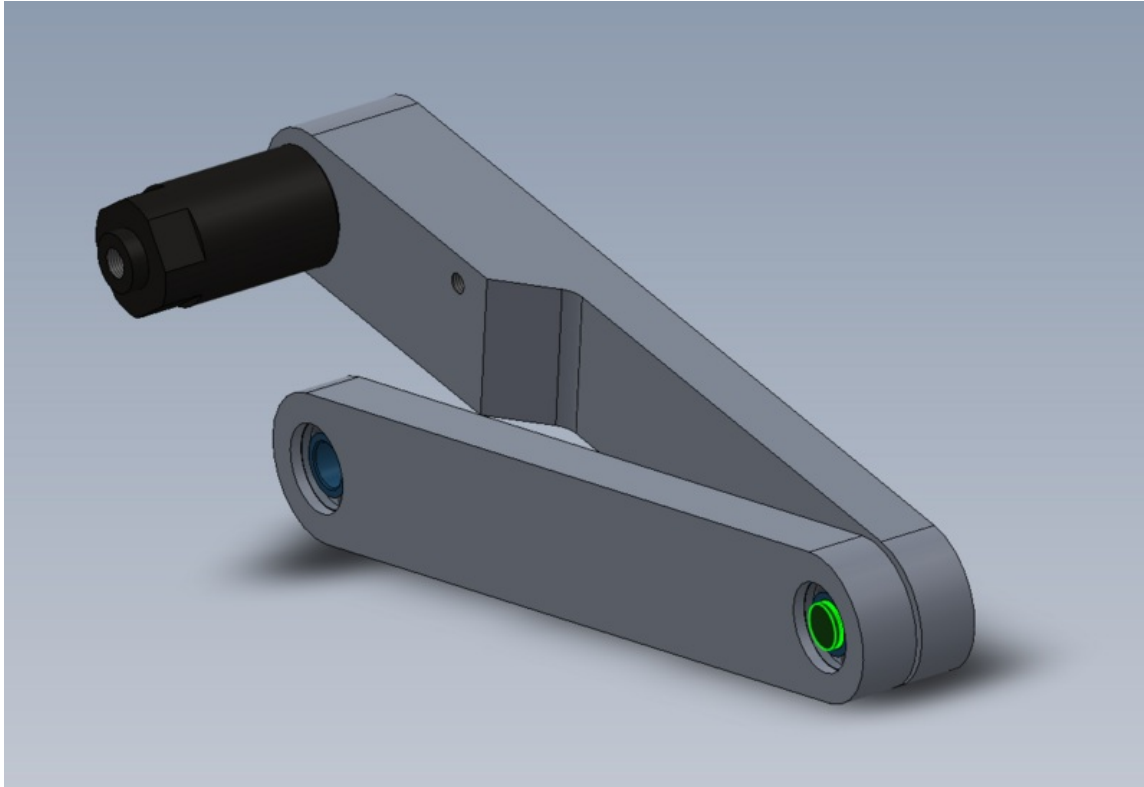

Fichier:R0015035 Bench Assemble V Notch Components Screenshot 2023-07-27 081309.png



R0015035_Bench_Assemble_V_Notch_Components_Screenshot_2023-07-27_081309

File history

Click on a date/time to view the file as it appeared at that time.

	Date/Time	Thumbnail	Dimensions	User	Comment
current	09:14, 27 July 2023		1,156 × 792 (87 KB)	Gareth Green (talk contribs)	R0015035_Bench_Assemble_V_Notch_Components_Screenshot_2023-07-27_081309

You cannot overwrite this file.

File usage

The following page links to this file:

R0015035 Bench Assemble V Notch Components

Metadata

This file contains additional information, probably added from the digital camera or scanner used to create or digitize it. If the file has been modified from its original state, some details may not fully reflect the modified file.

Horizontal resolution	37.79 dpc
Vertical resolution	37.79 dpc