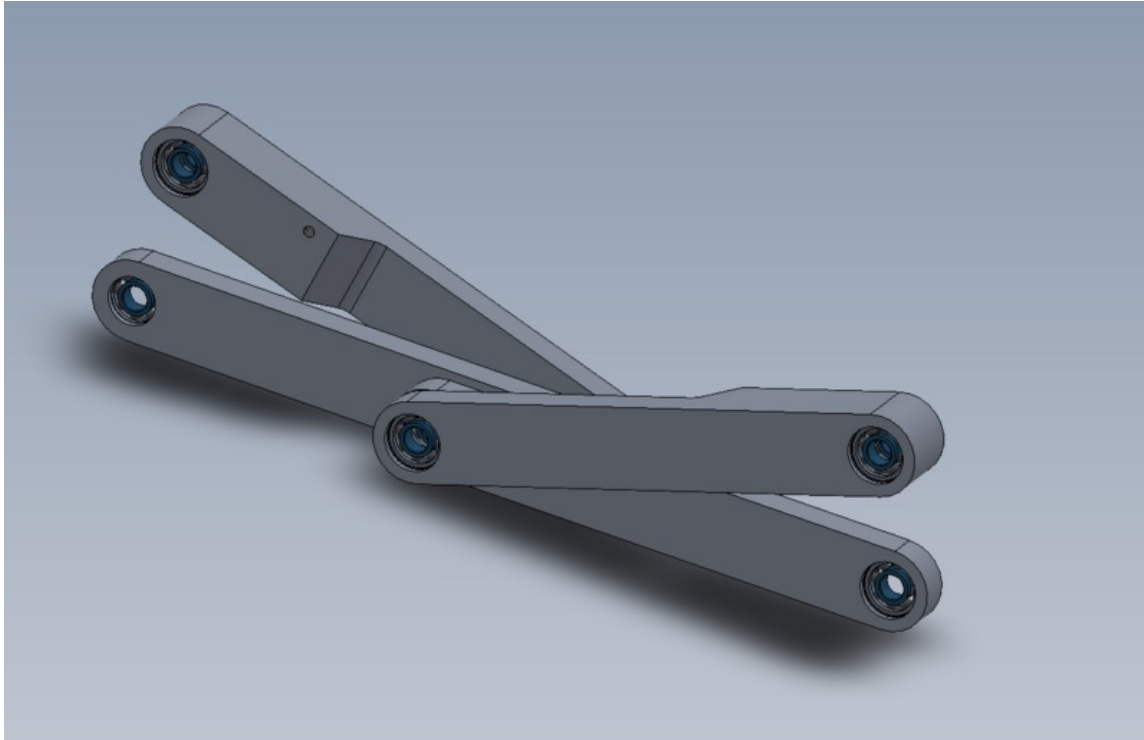

Fichier:R0015035 Bench Assemble V Notch Components Screenshot 2023-07-27 075448.png



R0015035_Bench_Assemble_V_Notch_Components_Screenshot_2023-07-27_075448

File history

Click on a date/time to view the file as it appeared at that time.

	Date/Time	Thumbnail	Dimensions	User	Comment
current	08:54, 27 July 2023		1,207 × 776 (109 KB)	Gareth Green (talk contribs)	R0015035_Bench_Assemble_V_Notch_Components_Screenshot_2023-07-27_075448

You cannot overwrite this file.

File usage

The following page links to this file:

R0015035 Bench Assemble V Notch Components

Metadata

This file contains additional information, probably added from the digital camera or scanner used to create or digitize it. If the file has been modified from its original state, some details may not fully reflect the modified file.

Horizontal resolution	37.79 dpc
Vertical resolution	37.79 dpc