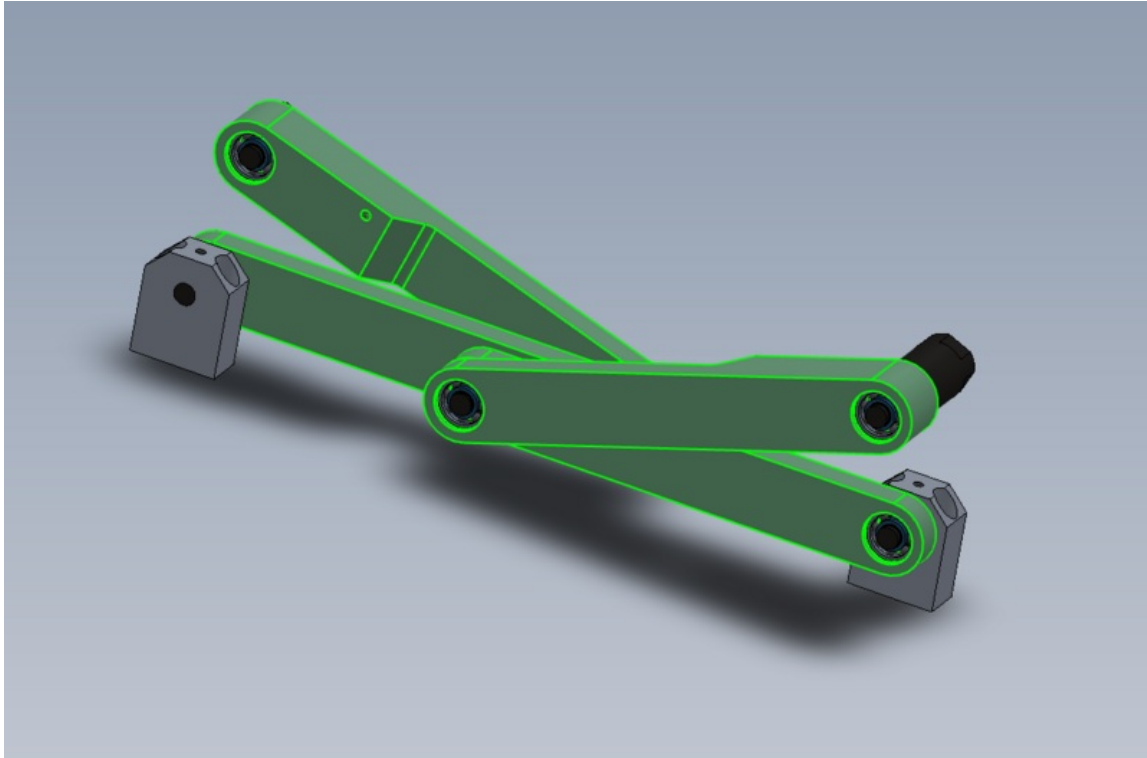

Fichier:R0015035 Bench Assemble V Notch Components Screenshot 2023-07-27 075225.png



R0015035_Bench_Assemble_V_Notch_Components_Screenshot_2023-07-27_075225

File history

Click on a date/time to view the file as it appeared at that time.

	Date/Time	Thumbnail	Dimensions	User	Comment
current	08:54, 27 July 2023		1,112 × 731 (119 KB)	Gareth Green (talk contribs)	R0015035_Bench_Assemble_V_Notch_Components_Screenshot_2023-07-27_075225

Horizontal resolution	37.79 dpc
Vertical resolution	37.79 dpc