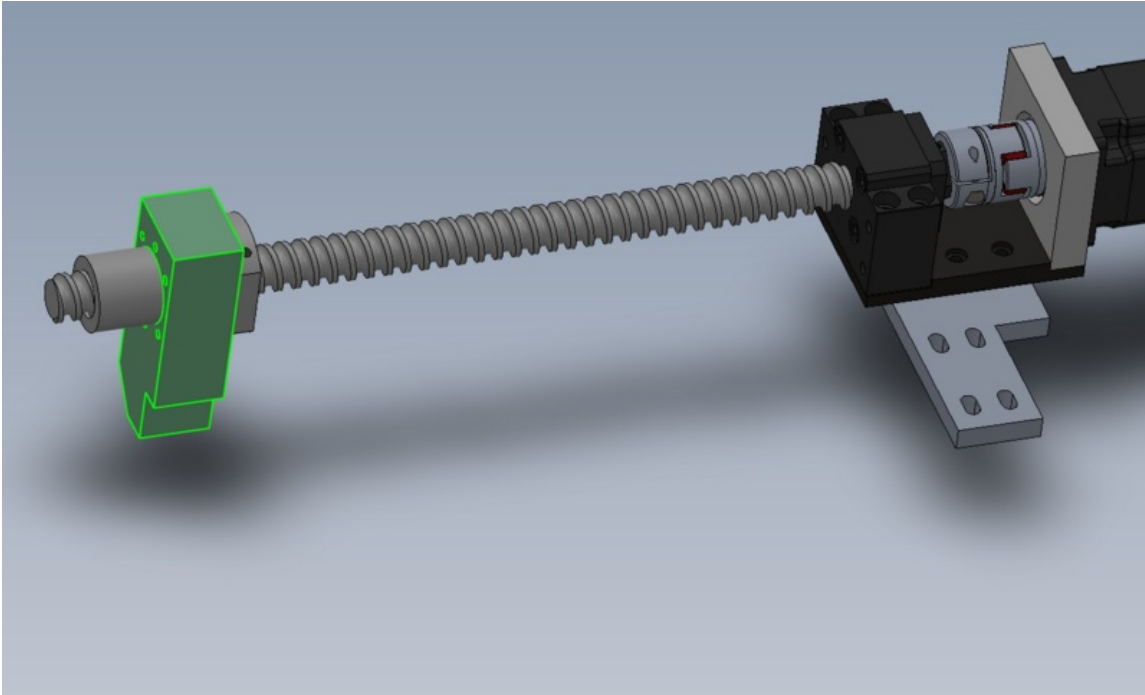

Fichier:R0015035 Bench Assemble V Notch Components Screenshot 2023-07-26 154252.png



R0015035_Bench_Assemble_V_Notch_Components_Screenshot_2023-07-26_154252

File history

Click on a date/time to view the file as it appeared at that time.

	Date/Time	Thumbnail	Dimensions	User	Comment
current	16:47, 26 July 2023		1,299 × 784 (205 KB)	Gareth Green (talk contribs)	R0015035_Bench_Assemble_V_Notch_Components_Screenshot_2023-07-26_154252

You cannot overwrite this file.

File usage

The following page links to this file:

R0015035 Bench Assemble V Notch Components

Metadata

This file contains additional information, probably added from the digital camera or scanner used to create or digitize it. If the file has been modified from its original state, some details may not fully reflect the modified file.

Horizontal resolution	37.79 dpc
Vertical resolution	37.79 dpc