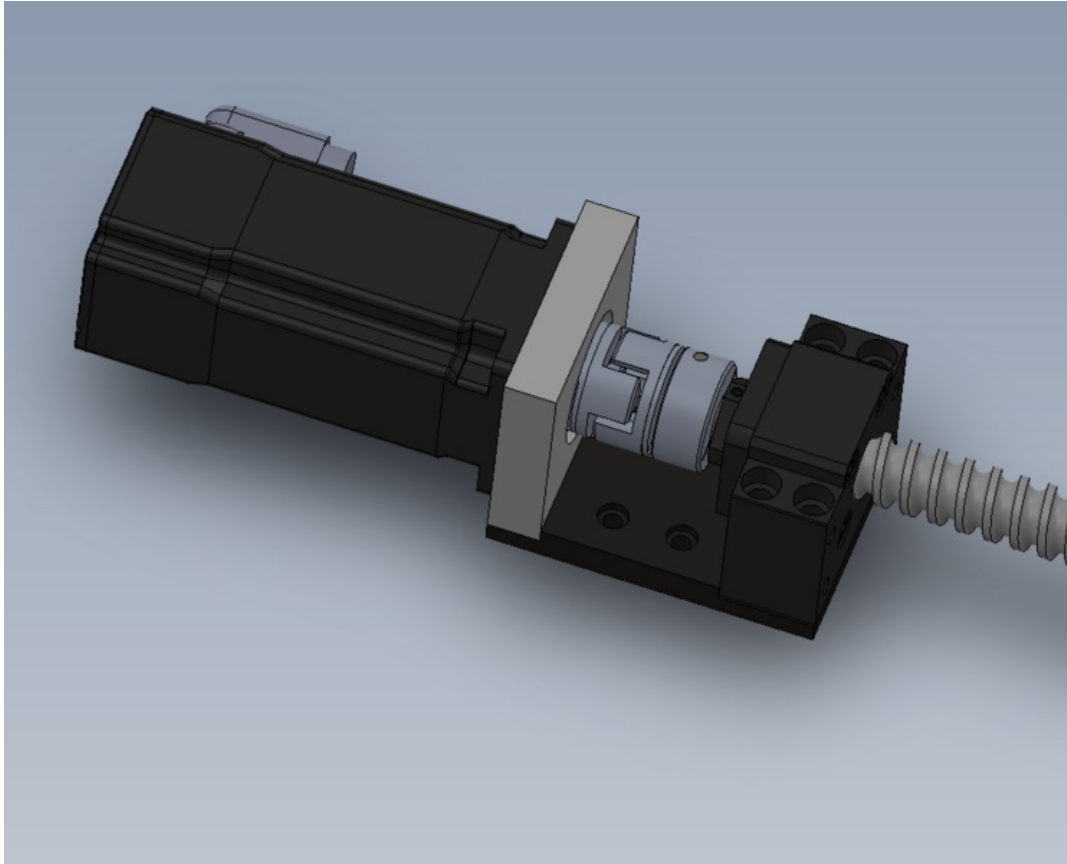

# Fichier:R0015035 Bench Assemble V Notch Components Screenshot 2023-07-26 153828.png



R0015035\_Bench\_Assemble\_V\_Notch\_Components\_Screenshot\_2023-07-26\_153828

## File history

Click on a date/time to view the file as it appeared at that time.

	Date/Time	Thumbnail	Dimensions	User	Comment
current	16:38, 26 July 2023		975 × 786 (164 KB)	Gareth Green (talk   contribs)	R0015035_Bench_Assemble_V_Notch_Components_Screenshot_2023-07-26_153828