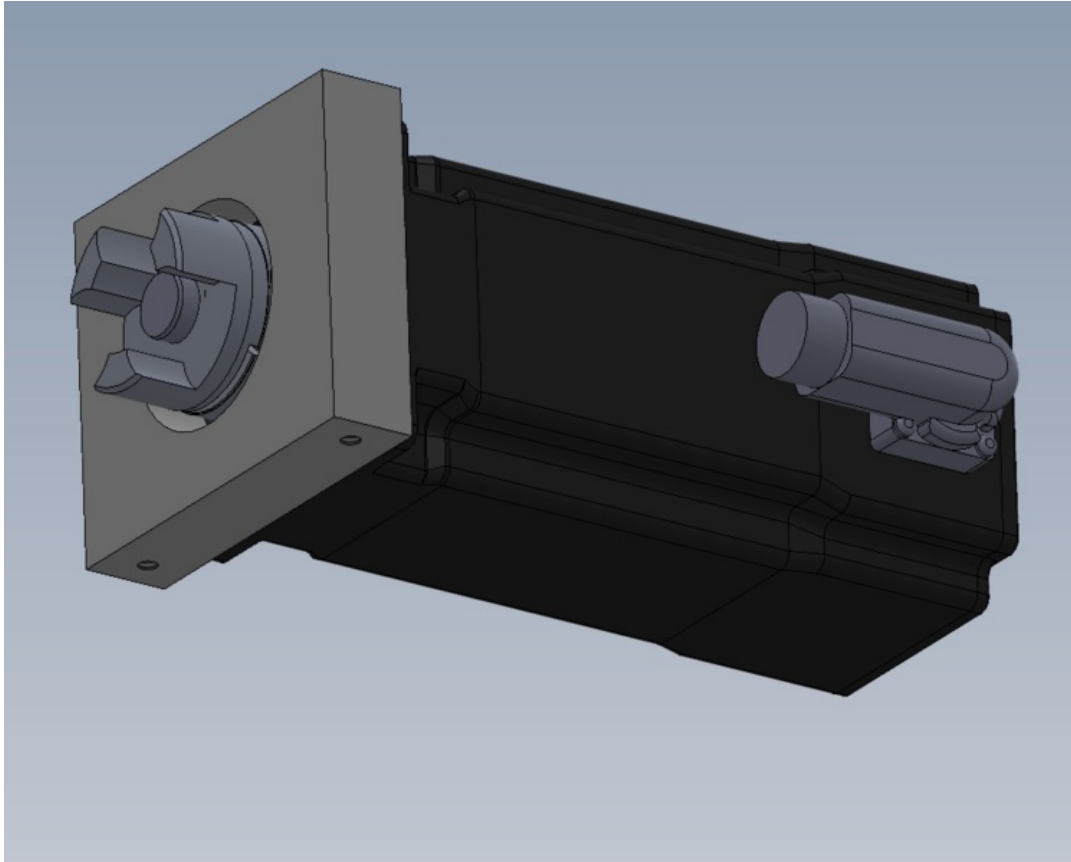

Fichier:R0015035 Bench Assemble V Notch Components Screenshot 2023-07-26 153054.png



R0015035_Bench_Assemble_V_Notch_Components_Screenshot_2023-07-26_153054

File history

Click on a date/time to view the file as it appeared at that time.

	Date/Time	Thumbnail	Dimensions	User	Comment
current	16:31, 26 July 2023		1,003 × 804 (57 KB)	Gareth Green (talk contribs)	R0015035_Bench_Assemble_V_Notch_Components_Screenshot_2023-07-26_153054

You cannot overwrite this file.

File usage

The following page links to this file:

R0015035 Bench Assemble V Notch Components

Metadata

This file contains additional information, probably added from the digital camera or scanner used to create or digitize it. If the file has been modified from its original state, some details may not fully reflect the modified file.

Horizontal resolution	37.79 dpc
Vertical resolution	37.79 dpc