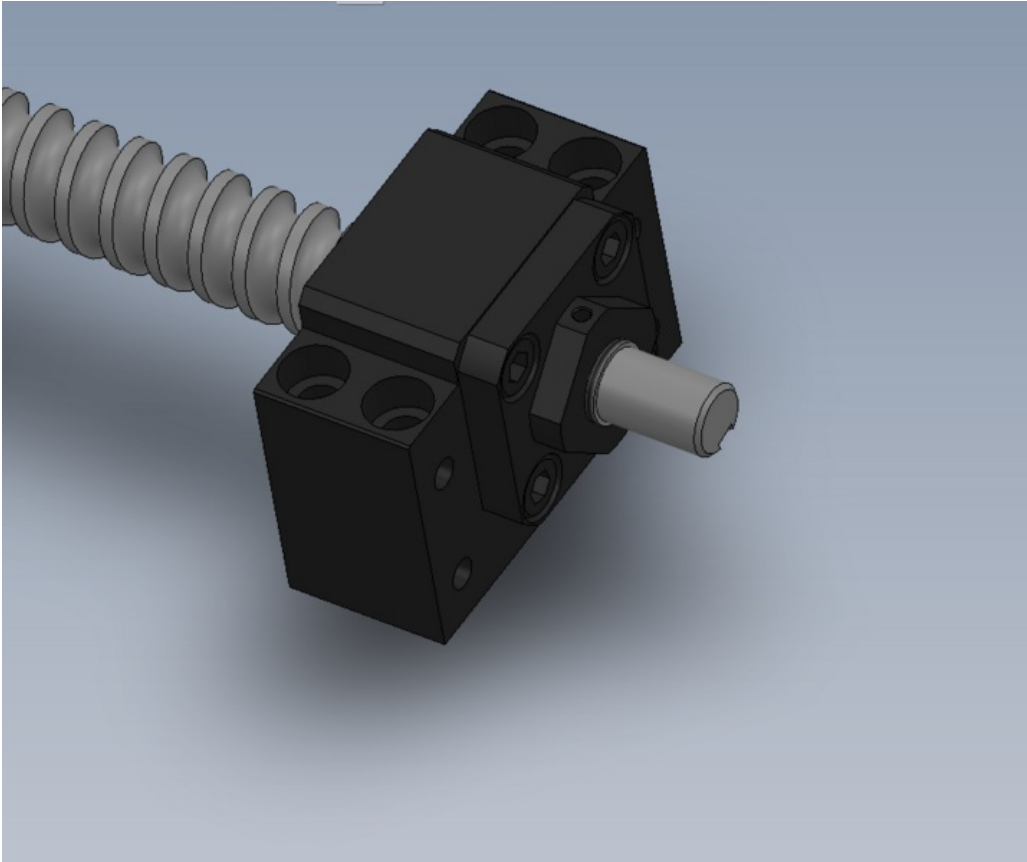

Fichier:R0015035 Bench Assemble V Notch Components Screenshot 2023-07-26 144341.png



R0015035_Bench_Assemble_V_Notch_Components_Screenshot_2023-07-26_144341

File history

Click on a date/time to view the file as it appeared at that time.

	Date/Time	Thumbnail	Dimensions	User	Comment
current	15:45, 26 July 2023		912 × 759 (147 KB)	Gareth Green (talk contribs)	R0015035_Bench_Assemble_V_Notch_Components_Screenshot_2023-07-26_144341

You cannot overwrite this file.

File usage

The following page links to this file:

R0015035 Bench Assemble V Notch Components

Metadata

This file contains additional information, probably added from the digital camera or scanner used to create or digitize it. If the file has been modified from its original state, some details may not fully reflect the modified file.

Horizontal resolution	37.79 dpc
Vertical resolution	37.79 dpc