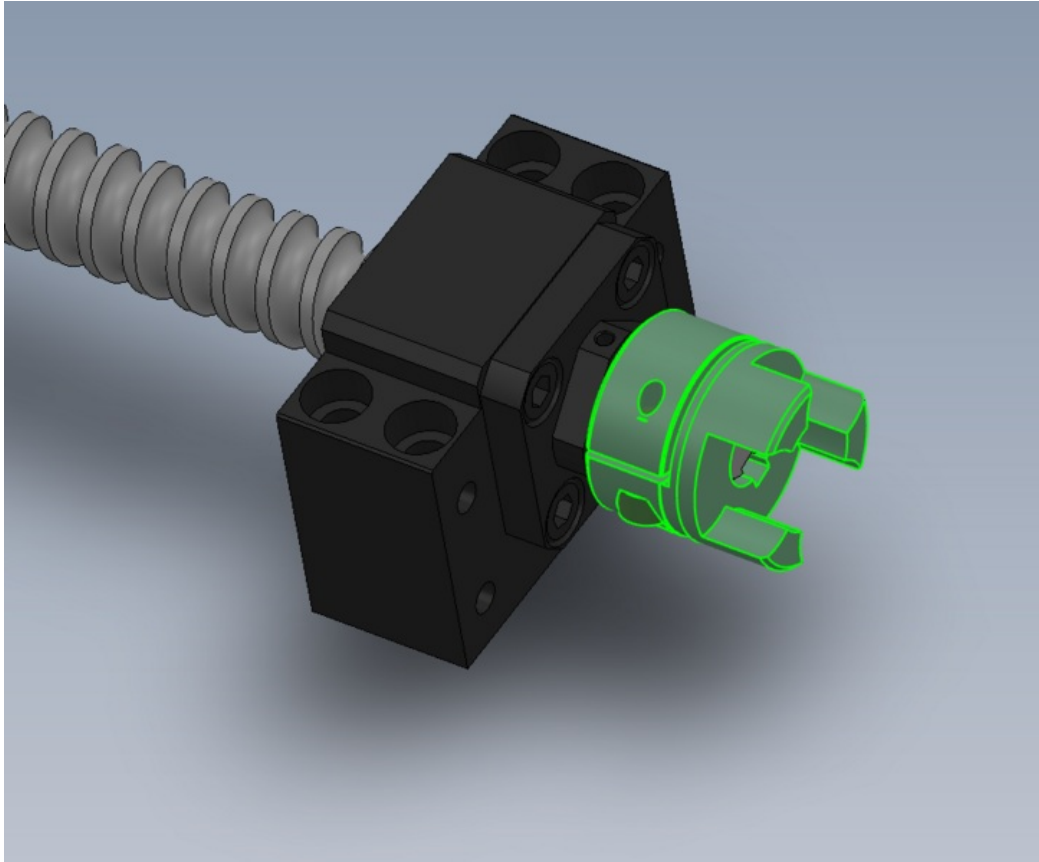

Fichier:R0015035 Bench Assemble V Notch Components Screenshot 2023-07-26 144331.png



R0015035_Bench_Assemble_V_Notch_Components_Screenshot_2023-07-26_144331

File history

Click on a date/time to view the file as it appeared at that time.

	Date/Time	Thumbnail	Dimensions	User	Comment
current	15:45, 26 July 2023		920 × 760 (176 KB)	Gareth Green (talk contribs)	R0015035_Bench_Assemble_V_Notch_Components_Screenshot_2023-07-26_144331

You cannot overwrite this file.

File usage

The following page links to this file:

R0015035 Bench Assemble V Notch Components

Metadata

This file contains additional information, probably added from the digital camera or scanner used to create or digitize it. If the file has been modified from its original state, some details may not fully reflect the modified file.

Horizontal resolution	37.79 dpc
Vertical resolution	37.79 dpc