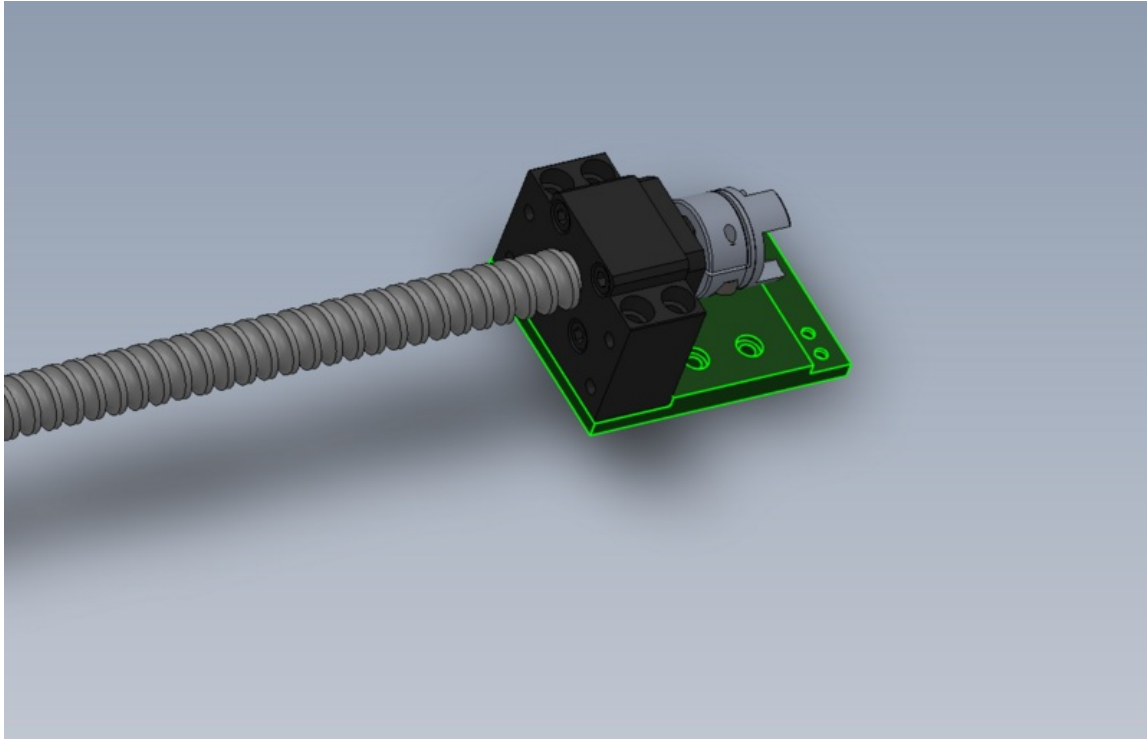

Fichier:R0015035 Bench Assemble V Notch Components Screenshot 2023-07-26 144314.png



R0015035_Bench_Assemble_V_Notch_Components_Screenshot_2023-07-26_144314

File history

Click on a date/time to view the file as it appeared at that time.

	Date/Time	Thumbnail	Dimensions	User	Comment
current	15:45, 26 July 2023		1,197 × 767 (150 KB)	Gareth Green (talk contribs)	R0015035_Bench_Assemble_V_Notch_Components_Screenshot_2023-07-26_144314

You cannot overwrite this file.

File usage

The following page links to this file:

R0015035 Bench Assemble V Notch Components

Metadata

This file contains additional information, probably added from the digital camera or scanner used to create or digitize it. If the file has been modified from its original state, some details may not fully reflect the modified file.

Horizontal resolution	37.79 dpc
Vertical resolution	37.79 dpc