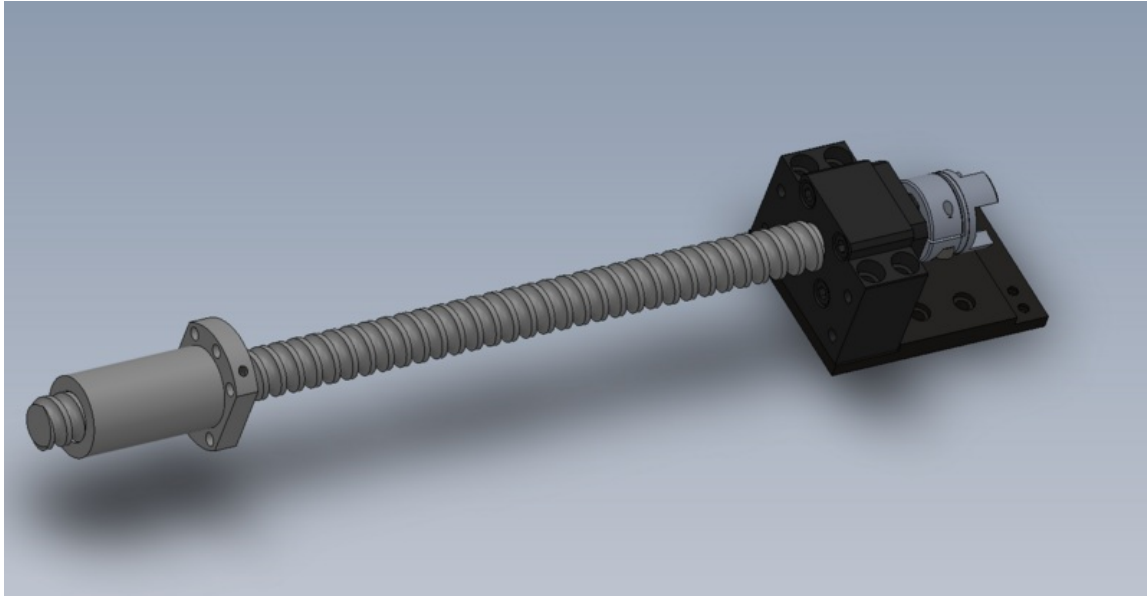

# Fichier:R0015035 Bench Assemble V Notch Components Screenshot 2023-07-26 144306.png



R0015035\_Bench\_Assemble\_V\_Notch\_Components\_Screenshot\_2023-07-26\_144306

## File history

Click on a date/time to view the file as it appeared at that time.

	Date/Time	Thumbnail	Dimensions	User	Comment
current	15:45, 26 July 2023		1,442 × 748 (216 KB)	Gareth Green (talk   contribs)	R0015035_Bench_Assemble_V_Notch_Components_Screenshot_2023-07-26_144306