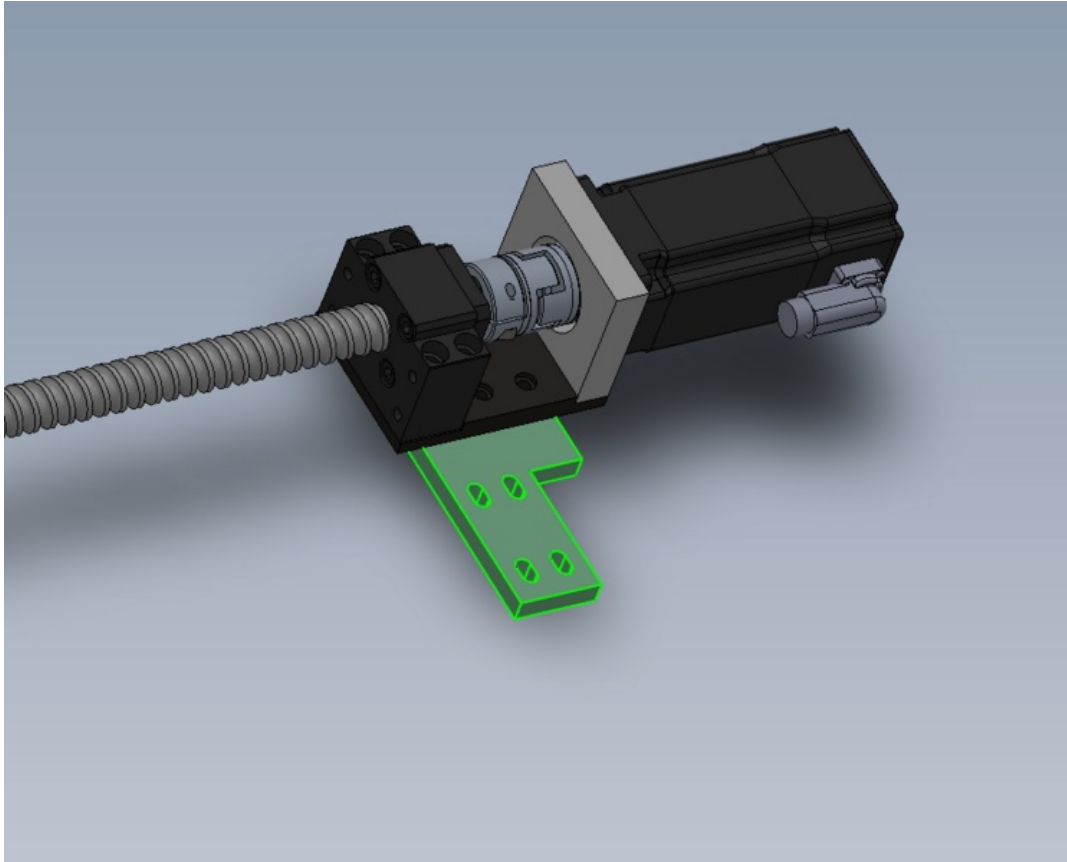

Fichier:R0015035 Bench Assemble V Notch Components Screenshot 2023-07-26 144056.png



R0015035_Bench_Assemble_V_Notch_Components_Screenshot_2023-07-26_144056

File history

Click on a date/time to view the file as it appeared at that time.

	Date/Time	Thumbnail	Dimensions	User	Comment
current	15:45, 26 July 2023		950 × 765 (139 KB)	Gareth Green (talk contribs)	R0015035_Bench_Assemble_V_Notch_Components_Screenshot_2023-07-26_144056

You cannot overwrite this file.

File usage

There are no pages that link to this file.

Metadata

This file contains additional information, probably added from the digital camera or scanner used to create or digitize it. If the file has been modified from its original state, some details may not fully reflect the modified file.

Horizontal resolution	37.79 dpc
Vertical resolution	37.79 dpc