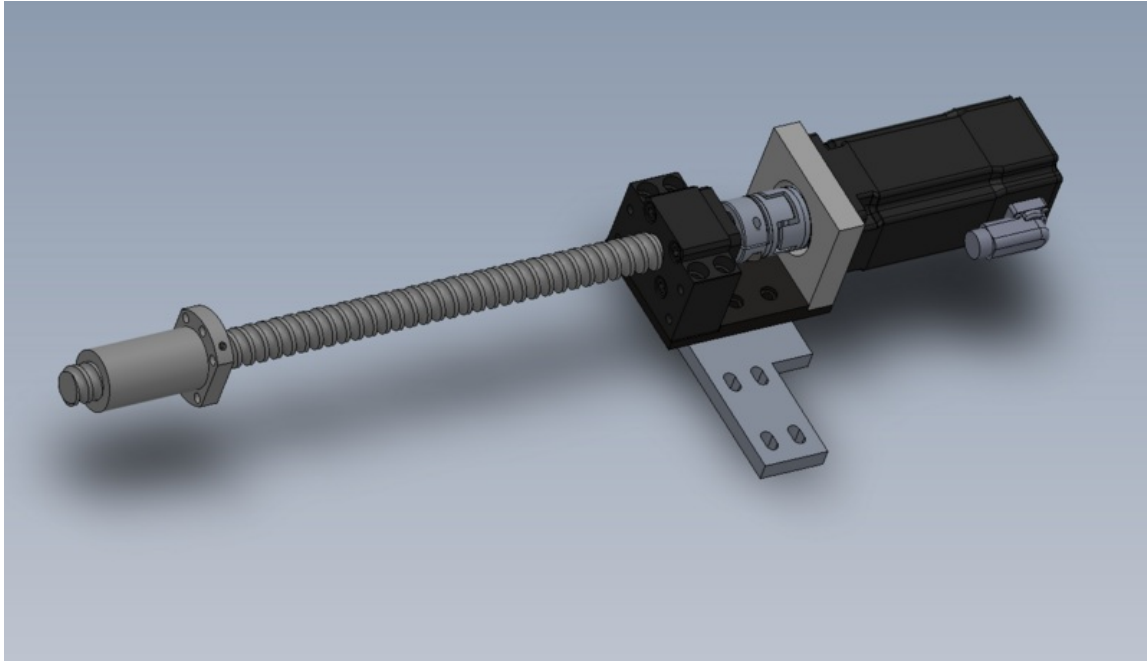

Fichier:R0015035 Bench Assemble V Notch Components Screenshot 2023-07-26 144047.png



R0015035_Bench_Assemble_V_Notch_Components_Screenshot_2023-07-26_144047

File history

Click on a date/time to view the file as it appeared at that time.

| | Date/Time | Thumbnail | Dimensions | User | Comment |
|---------|---------------------|---|----------------------|--------------------------------|---|
| current | 15:45, 26 July 2023 |  | 1,311 × 753 (189 KB) | Gareth Green (talk contribs) | R0015035_Bench_Assemble_V_Notch_Components_Screenshot_2023-07-26_144047 |