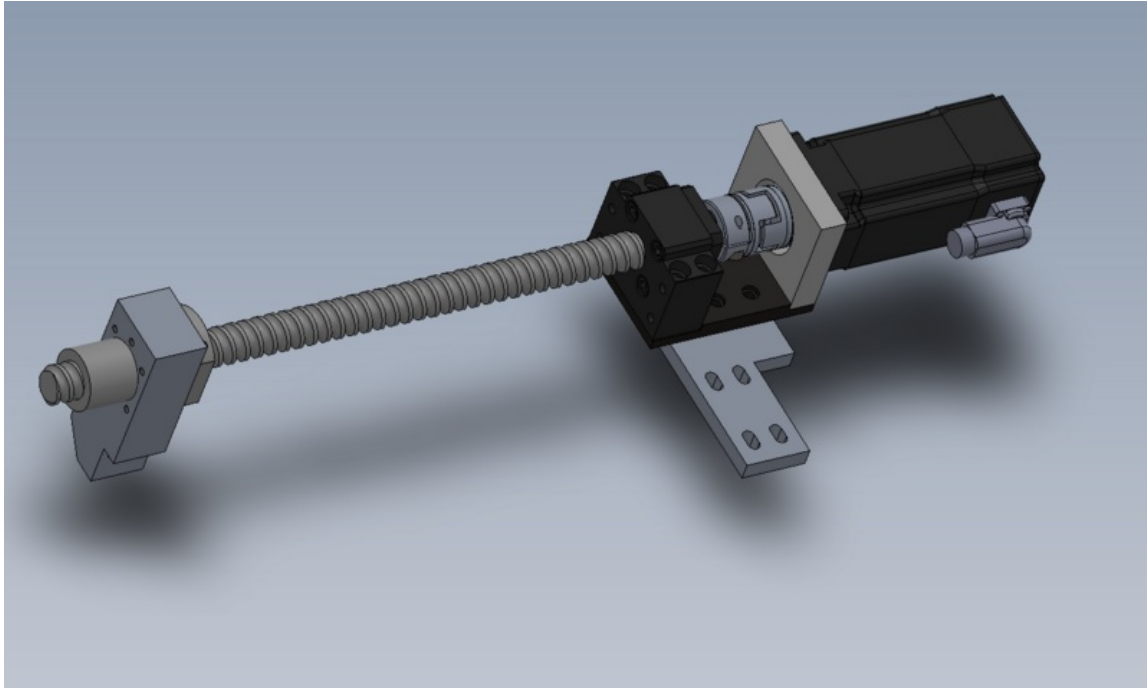

Fichier:R0015035 Bench Assemble V Notch Components Screenshot 2023-07-26 144033.png



R0015035_Bench_Assemble_V_Notch_Components_Screenshot_2023-07-26_144033

File history

Click on a date/time to view the file as it appeared at that time.

	Date/Time	Thumbnail	Dimensions	User	Comment
current	15:45, 26 July 2023		1,309 × 783 (214 KB)	Gareth Green (talk contribs)	R0015035_Bench_Assemble_V_Notch_Components_Screenshot_2023-07-26_144033

You cannot overwrite this file.

File usage

The following page links to this file:

R0015035 Bench Assemble V Notch Components

Metadata

This file contains additional information, probably added from the digital camera or scanner used to create or digitize it. If the file has been modified from its original state, some details may not fully reflect the modified file.

Horizontal resolution	37.79 dpc
Vertical resolution	37.79 dpc