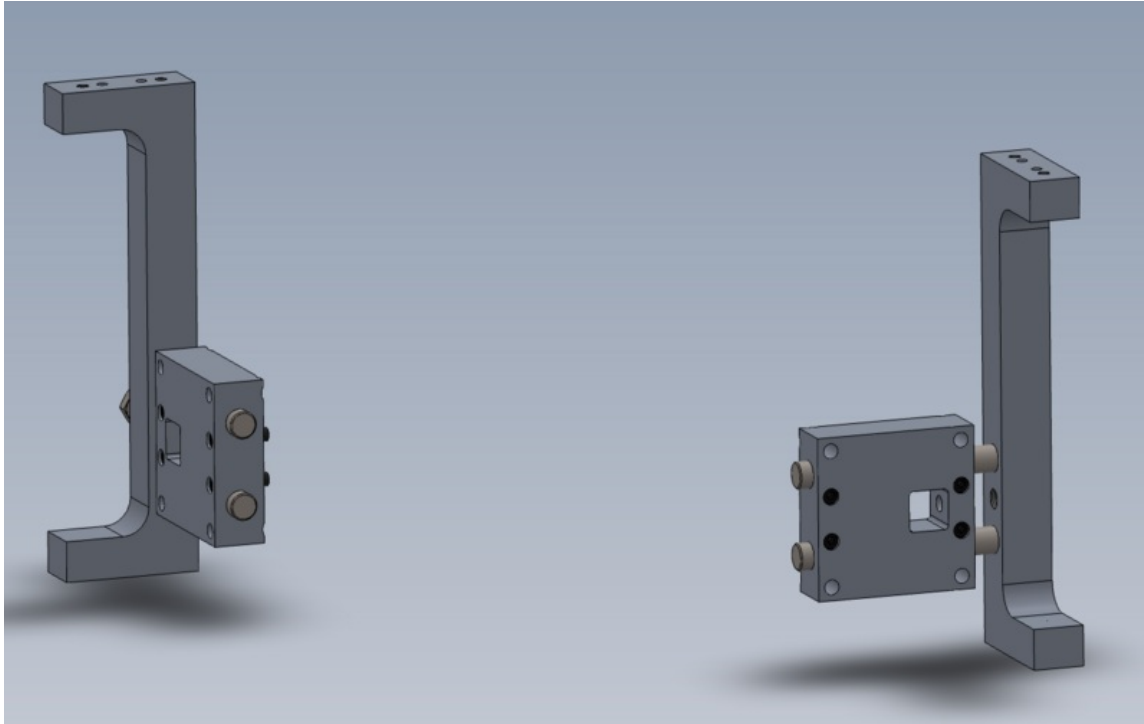

Fichier:R0015035 Bench Assemble V Notch Components Screenshot 2023-07-20 140947.png



R0015035_Bench_Assemble_V_Notch_Components_Screenshot_2023-07-20_140947

File history

Click on a date/time to view the file as it appeared at that time.

	Date/Time	Thumbnail	Dimensions	User	Comment
current	15:09, 20 July 2023		1,256 × 789 (79 KB)	Gareth Green (talk contribs)	R0015035_Bench_Assemble_V_Notch_Components_Screenshot_2023-07-20_140947

You cannot overwrite this file.

File usage

The following page links to this file:

R0015035 Bench Assemble V Notch Components

Metadata

This file contains additional information, probably added from the digital camera or scanner used to create or digitize it. If the file has been modified from its original state, some details may not fully reflect the modified file.

Horizontal resolution	37.79 dpc
Vertical resolution	37.79 dpc