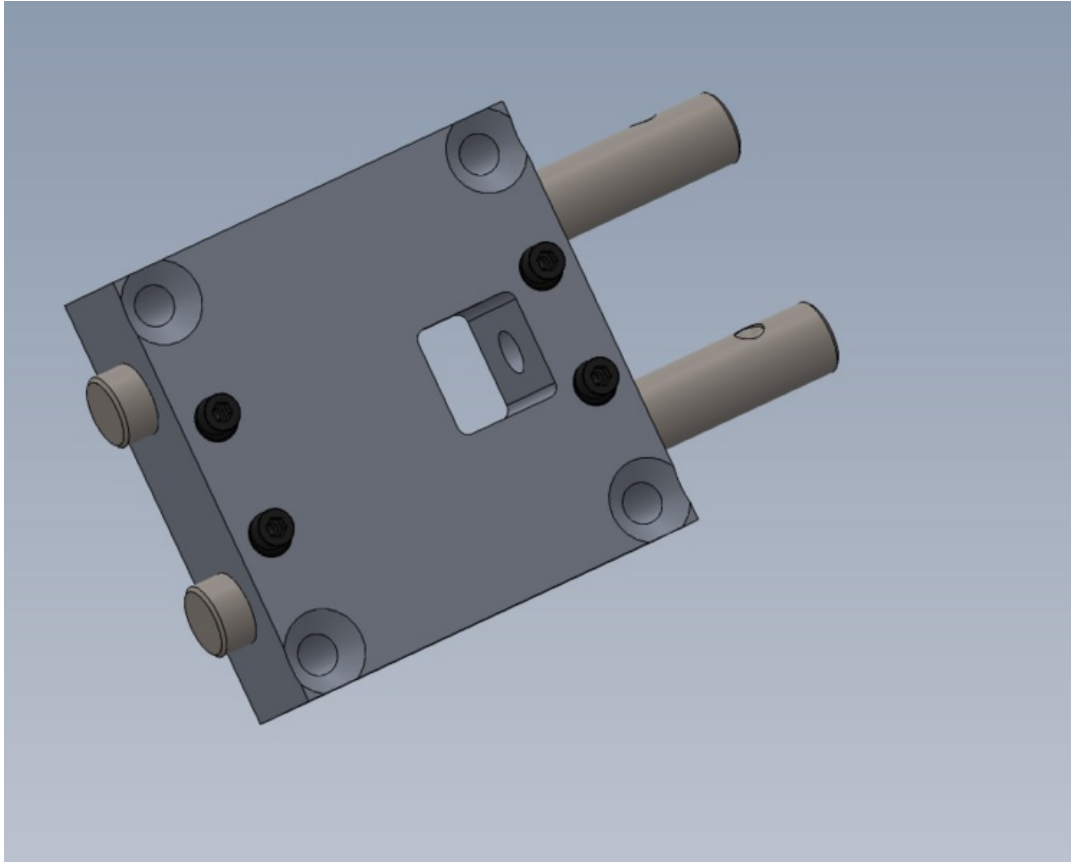

# Fichier:R0015035 Bench Assemble V Notch Components Screenshot 2023-07-20 140244.png



R0015035\_Bench\_Assemble\_V\_Notch\_Components\_Screenshot\_2023-07-20\_140244

## File history

Click on a date/time to view the file as it appeared at that time.

	Date/Time	Thumbnail	Dimensions	User	Comment
current	15:02, 20 July 2023		876 × 703 (68 KB)	Gareth Green (talk   contribs)	R0015035_Bench_Assemble_V_Notch_Components_Screenshot_2023-07-20_140244

## File usage

The following page links to this file:

R0015035 Bench Assemble V Notch Components

Horizontal resolution	37.79 dpc
Vertical resolution	37.79 dpc