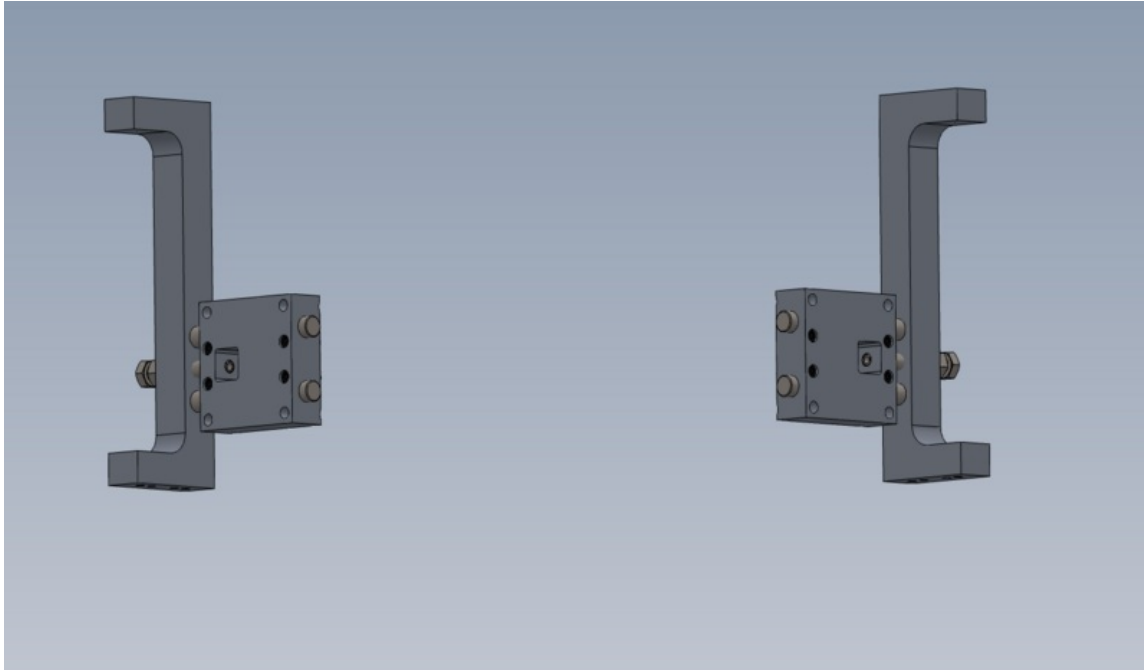

Fichier:R0015035 Bench Assemble V Notch Components Screenshot 2023-07-20 115749.png



R0015035_Bench_Assemble_V_Notch_Components_Screenshot_2023-07-20_115749

File history

Click on a date/time to view the file as it appeared at that time.

	Date/Time	Thumbnail	Dimensions	User	Comment
current	11:57, 20 July 2023		1,347 × 784 (35 KB)	Gareth Green (talk contribs)	R0015035_Bench_Assemble_V_Notch_Components_Screenshot_2023-07-20_115749

You cannot overwrite this file.

File usage

The following page links to this file:

R0015035 Bench Assemble V Notch Components

Metadata

This file contains additional information, probably added from the digital camera or scanner used to create or digitize it. If the file has been modified from its original state, some details may not fully reflect the modified file.

Horizontal resolution	37.79 dpc
Vertical resolution	37.79 dpc