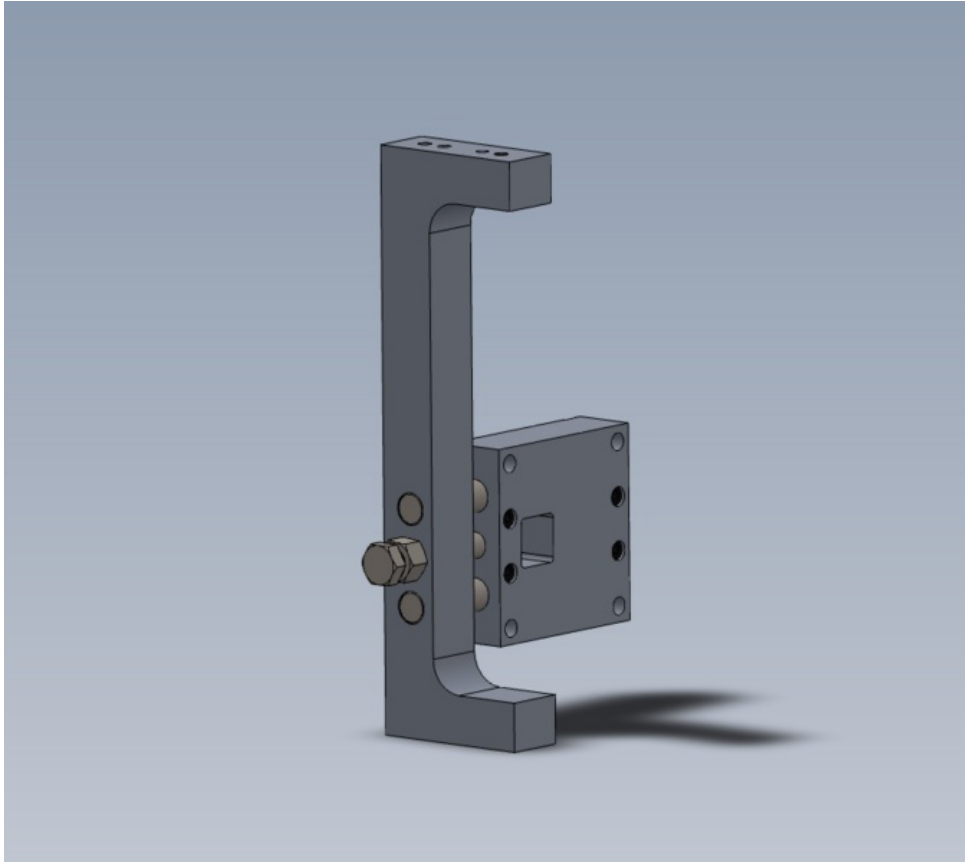

Fichier:R0015035 Bench Assemble V Notch Components Screenshot 2023-07-20 113654.png



R0015035_Bench_Assemble_V_Notch_Components_Screenshot_2023-07-20_113654

File history

Click on a date/time to view the file as it appeared at that time.

	Date/Time	Thumbnail	Dimensions	User	Comment
current	11:37, 20 July 2023		883 × 786 (36 KB)	Gareth Green (talk contribs)	R0015035_Bench_Assemble_V_Notch_Components_Screenshot_2023-07-20_113654

You cannot overwrite this file.

File usage

The following page links to this file:

R0015035 Bench Assemble V Notch Components

Metadata

This file contains additional information, probably added from the digital camera or scanner used to create or digitize it. If the file has been modified from its original state, some details may not fully reflect the modified file.

Horizontal resolution	37.79 dpc
Vertical resolution	37.79 dpc