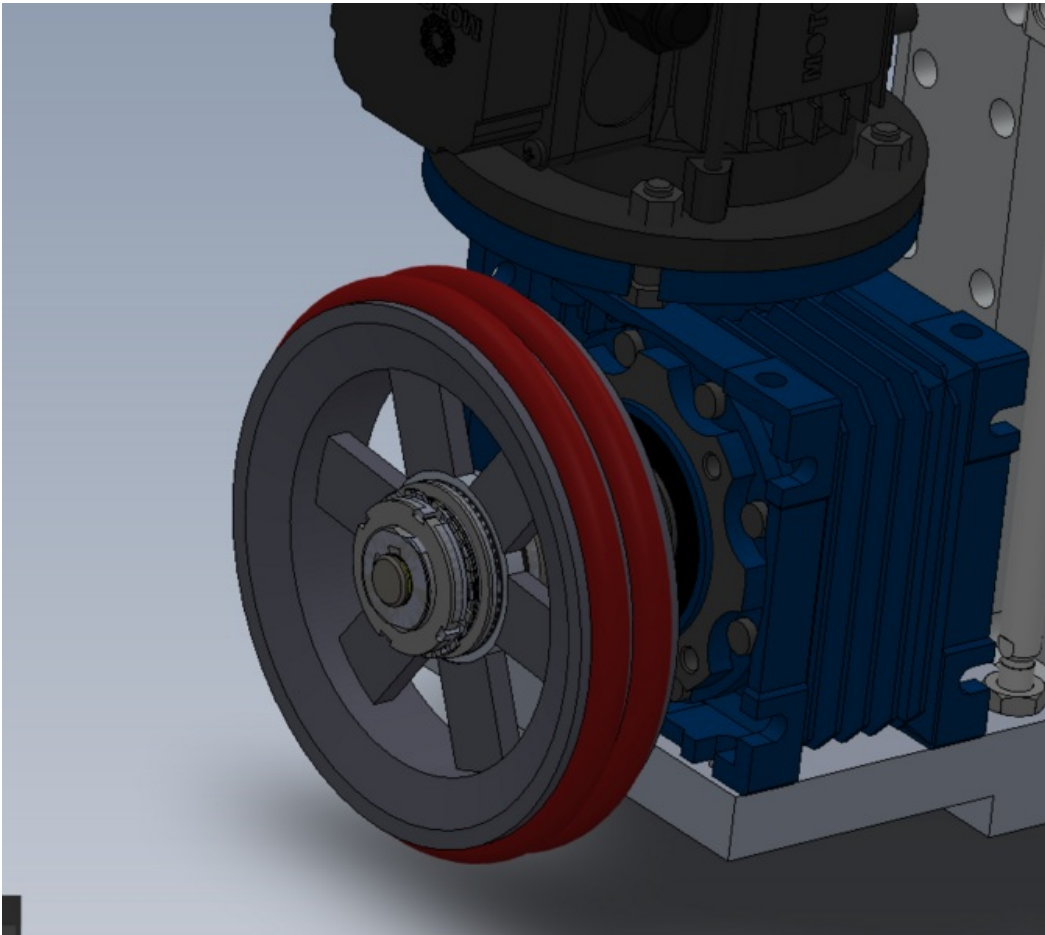

Fichier:R0015030B Bench assemble loader wheel Screenshot 36.png



R0015030B_Bench_assemble_loader_wheel_Screenshot_36

File history

Click on a date/time to view the file as it appeared at that time.

	Date/Time	Thumbnail	Dimensions	User	Comment
current	14:49, 7 June 2023		839 × 746 (145 KB)	Gareth Green (talk contribs)	R0015030B_Bench_assemble_loader_wheel_Screenshot_36

You cannot overwrite this file.

File usage

The following page links to this file:

R0015030B Bench assemble loader wheel

Metadata

This file contains additional information, probably added from the digital camera or scanner used to create or digitize it. If the file has been modified from its original state, some details may not fully reflect the modified file.

Horizontal resolution	37.79 dpc
Vertical resolution	37.79 dpc