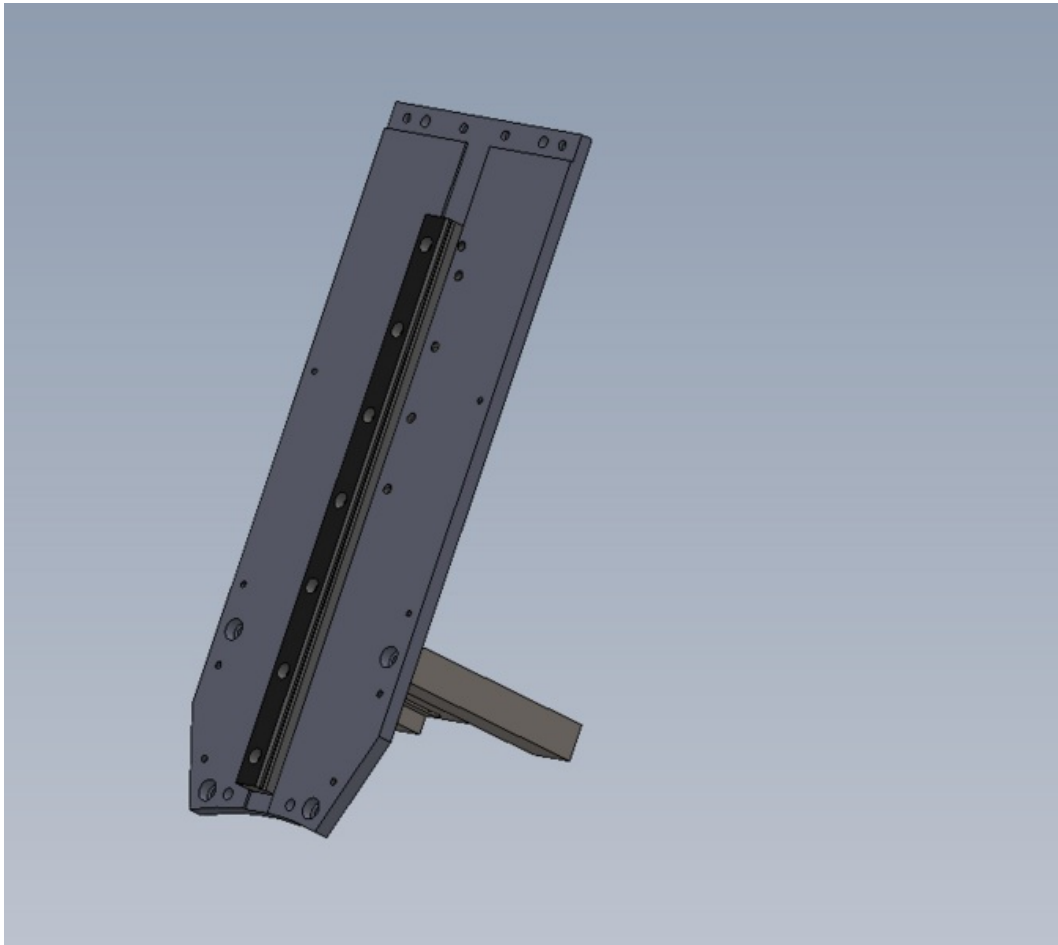

# Fichier:R0015030B Bench assemble loader wheel Screenshot 3.png



R0015030B\_Bench\_assemble\_loader\_wheel\_Screenshot\_3

## File history

Click on a date/time to view the file as it appeared at that time.

	Date/Time	Thumbnail	Dimensions	User	Comment
current	12:26, 7 June 2023		792 × 703 (23 KB)	Gareth Green (talk   contribs)	R0015030B_Bench_assemble_loader_wheel_Screenshot_3

## File usage

The following page links to this file:

R0015030B Bench assemble loader wheel

Horizontal resolution	37.79 dpc
Vertical resolution	37.79 dpc