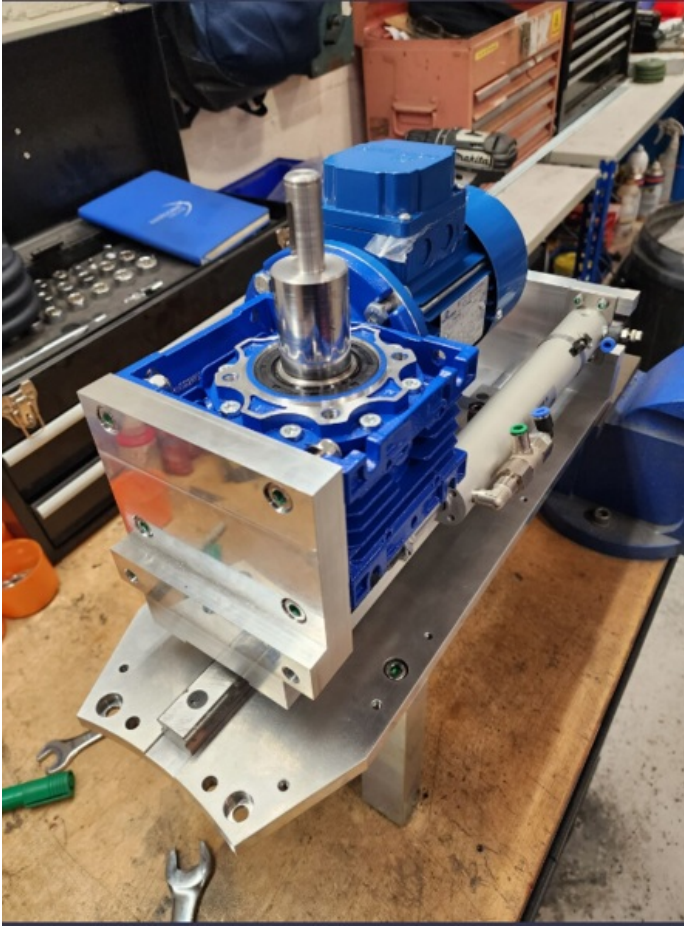

Fichier:R0015030B Bench assemble loader wheel Screenshot 154.png



R0015030B_Bench_assemble_loader_wheel_Screenshot_154

File history

Click on a date/time to view the file as it appeared at that time.

	Date/Time	Thumbnail	Dimensions	User	Comment
current	12:11, 7 June 2023		535 × 722 (1.01 MB)	Gareth Green (talk contribs)	R0015030B_Bench_assemble_loader_wheel_Screenshot_154

You cannot overwrite this file.

File usage

The following page links to this file:

R0015030B Bench assemble loader wheel

Metadata

This file contains additional information, probably added from the digital camera or scanner used to create or digitize it. If the file has been modified from its original state, some details may not fully reflect the modified file.