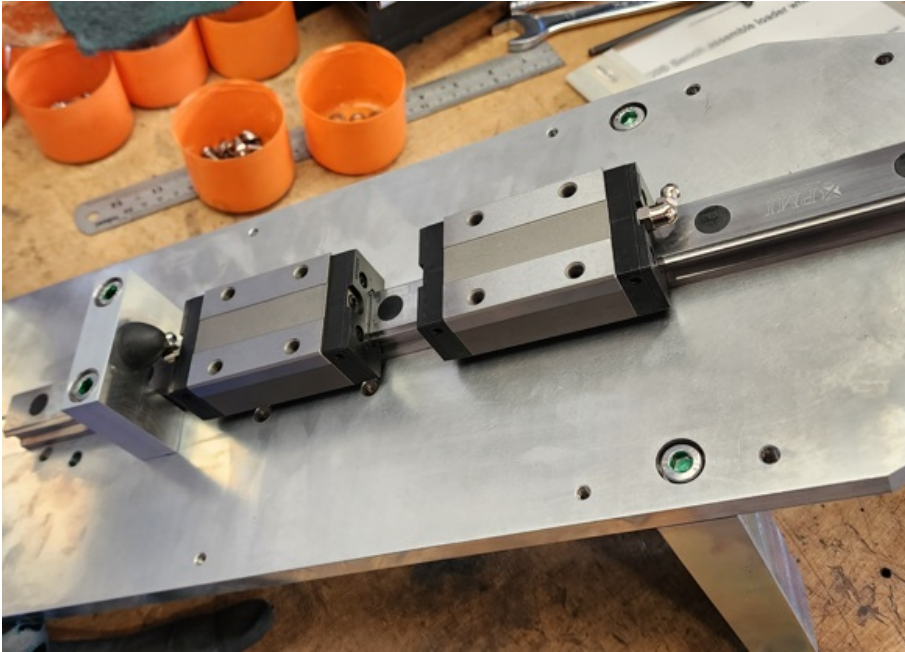

Fichier:R0015030B Bench assemble loader wheel Screenshot 10.png

No higher resolution available.


R0015030B_Bench_assemble_loader_wheel_Screenshot_10

File history

Click on a date/time to view the file as it appeared at that time.

	Date/Time	Thumbnail	Dimensions	User	Comment
current	13:26, 7 June 2023		584 × 417 (564 KB)	Gareth Green (talk contribs)	R0015030B_Bench_assemble_loader_wheel_Screenshot_10

You cannot overwrite this file.

File usage

The following page links to this file:

R0015030B Bench assemble loader wheel

Metadata

This file contains additional information, probably added from the digital camera or scanner used to create or digitize it. If the file has been modified from its original state, some details may not fully reflect the modified file.

Horizontal resolution	37.79 dpc
Vertical resolution	37.79 dpc