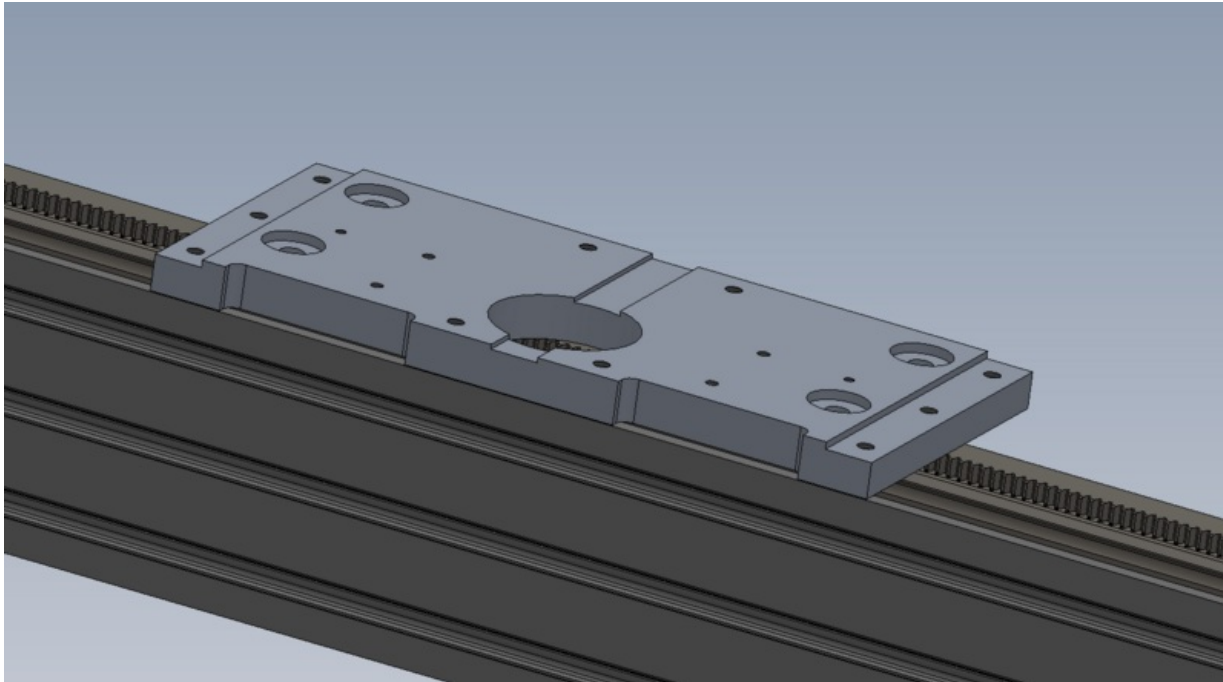

Fichier:R0015029D Hepco Beam Alignment Screenshot 2023-10-10 155421.png



R0015029D_Hepco_Beam_Alignment_Screenshot_2023-10-10_155421

File history

Click on a date/time to view the file as it appeared at that time.

	Date/Time	Thumbnail	Dimensions	User	Comment
current	16:54, 10 October 2023		1,416 × 785 (75 KB)	Gareth Green (talk contribs)	R0015029D_Hepco_Beam_Alignment_Screenshot_2023-10-10_155421

Horizontal resolution	37.79 dpc
Vertical resolution	37.79 dpc