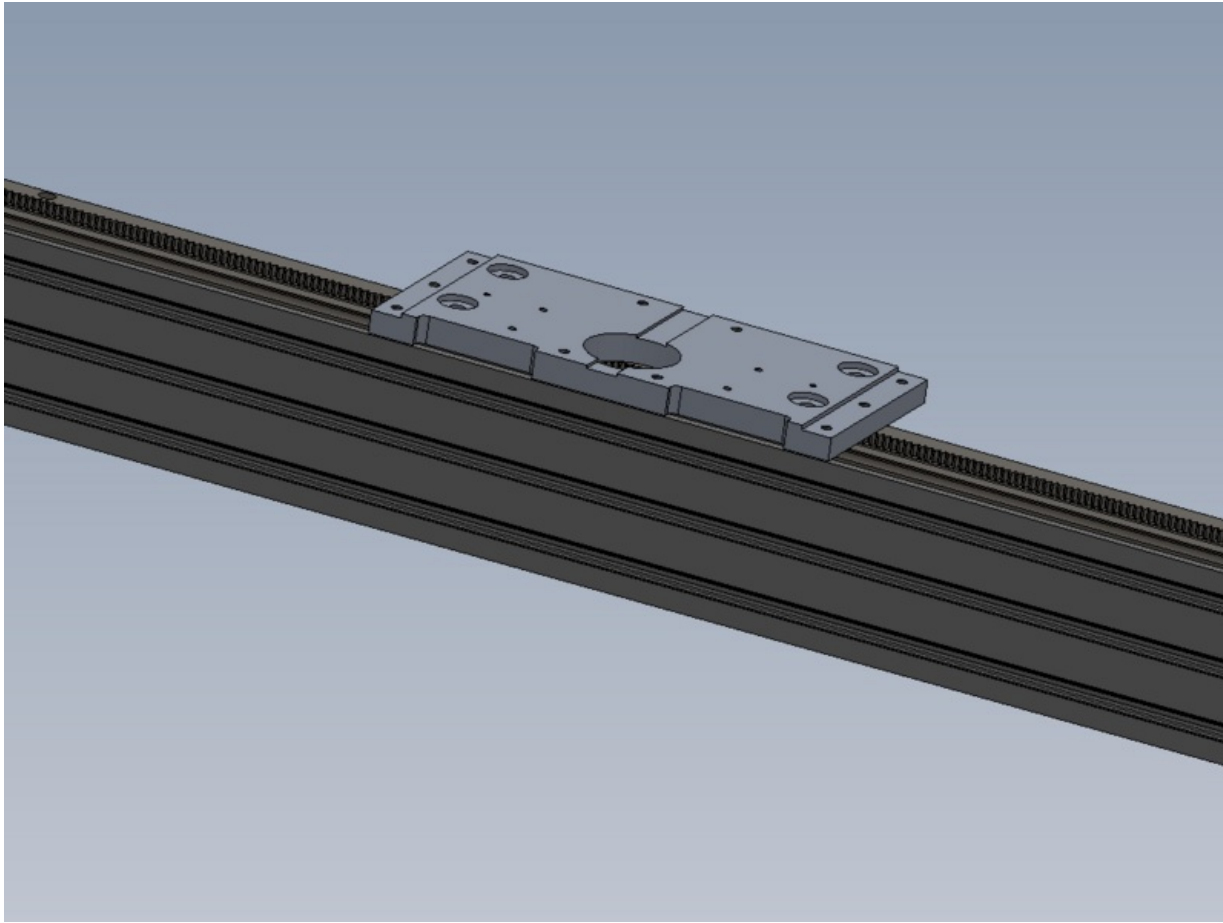

Fichier:R0015029D Hepco Beam Alignment Screenshot 2023-10-10 154409.png



R0015029D_Hepco_Beam_Alignment_Screenshot_2023-10-10_154409

File history

Click on a date/time to view the file as it appeared at that time.

	Date/Time	Thumbnail	Dimensions	User	Comment
current	16:44, 10 October 2023		1,061 × 795 (44 KB)	Gareth Green (talk contribs)	R0015029D_Hepco_Beam_Alignment_Screenshot_2023-10-10_154409

Horizontal resolution	37.79 dpc
Vertical resolution	37.79 dpc