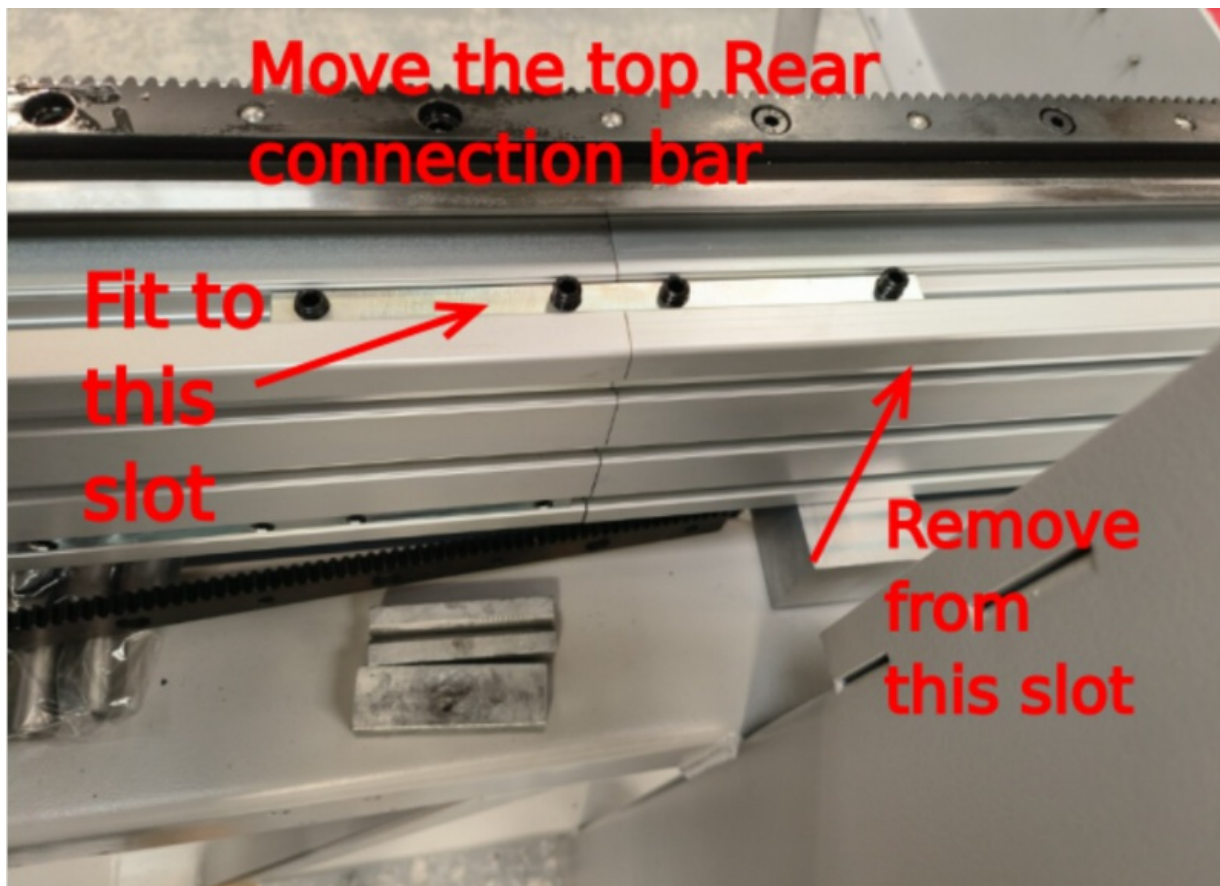

# Fichier:R0015029D Hepco Beam Alignment Screenshot 2023-10-10 153215.png



R0015029D\_Hepco\_Beam\_Alignment\_Screenshot\_2023-10-10\_153215