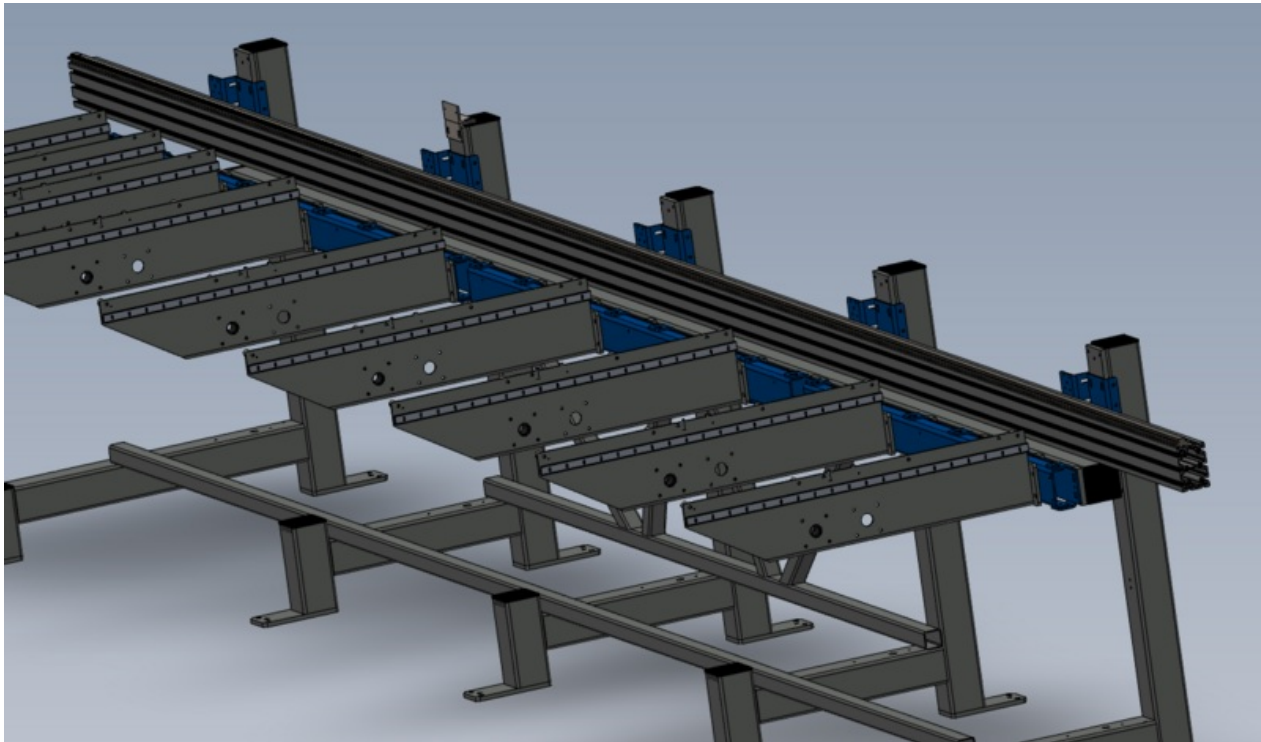

Fichier:R0015029D Hepco Beam Alignment Screenshot 2023-07-05 162316.png



R0015029D_Hepco_Beam_Alignment_Screenshot_2023-07-05_162316

File history

Click on a date/time to view the file as it appeared at that time.

	Date/Time	Thumbnail	Dimensions	User	Comment
current	17:23, 5 July 2023		1,241 × 727 (244 KB)	Gareth Green (talk contribs)	R0015029D_Hepco_Beam_Alignment_Screenshot_2023-07-05_162316

Horizontal resolution	37.79 dpc
Vertical resolution	37.79 dpc