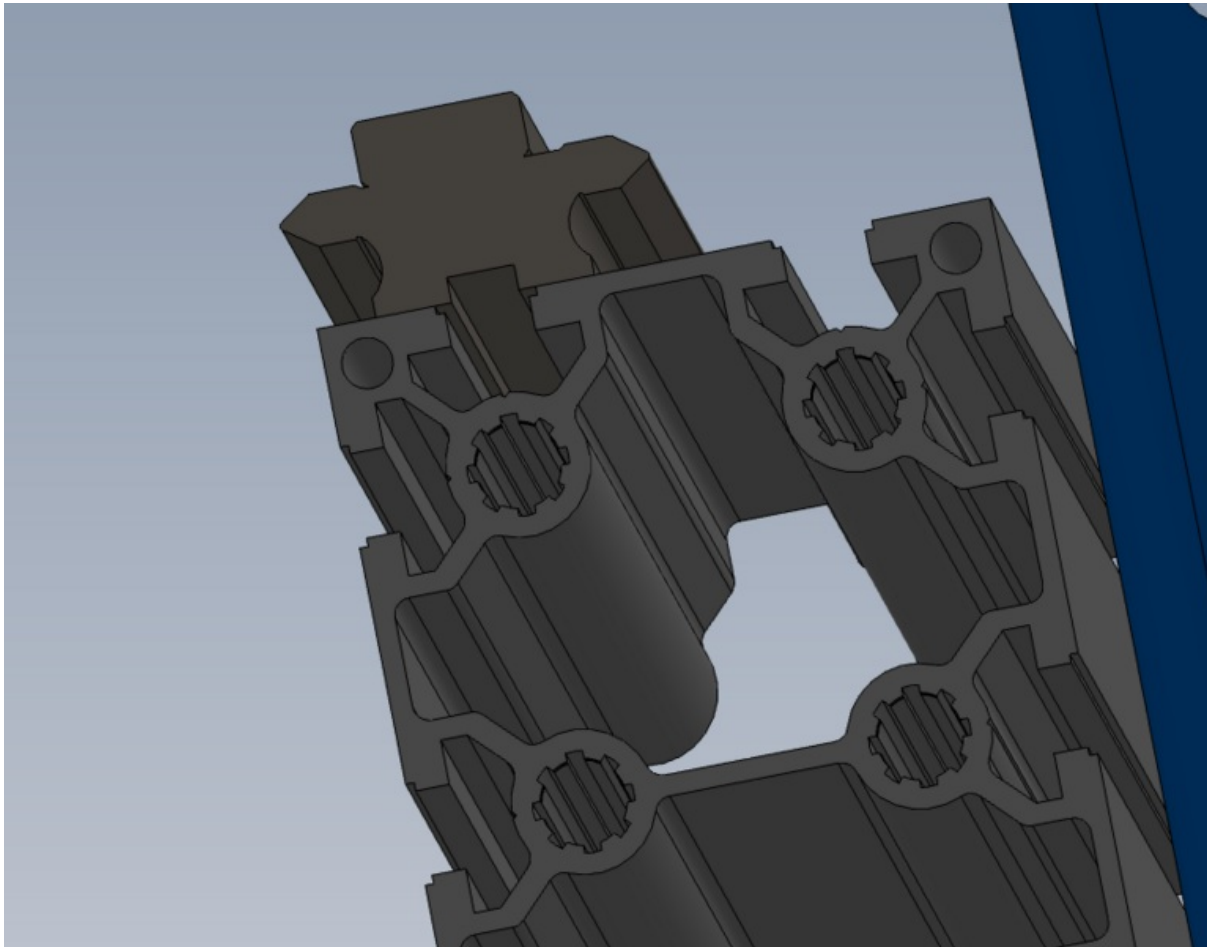

# Fichier:R0015029D Hepco Beam Alignment Screenshot 2023-07-05 161103.png



R0015029D\_Hepco\_Beam\_Alignment\_Screenshot\_2023-07-05\_161103

## File history

Click on a date/time to view the file as it appeared at that time.

	Date/Time	Thumbnail	Dimensions	User	Comment
current	17:11, 5 July 2023		853 × 665 (91 KB)	Gareth Green (talk   contribs)	R0015029D_Hepco_Beam_Alignment_Screenshot_2023-07-05_161103

Horizontal resolution	37.79 dpc
Vertical resolution	37.79 dpc