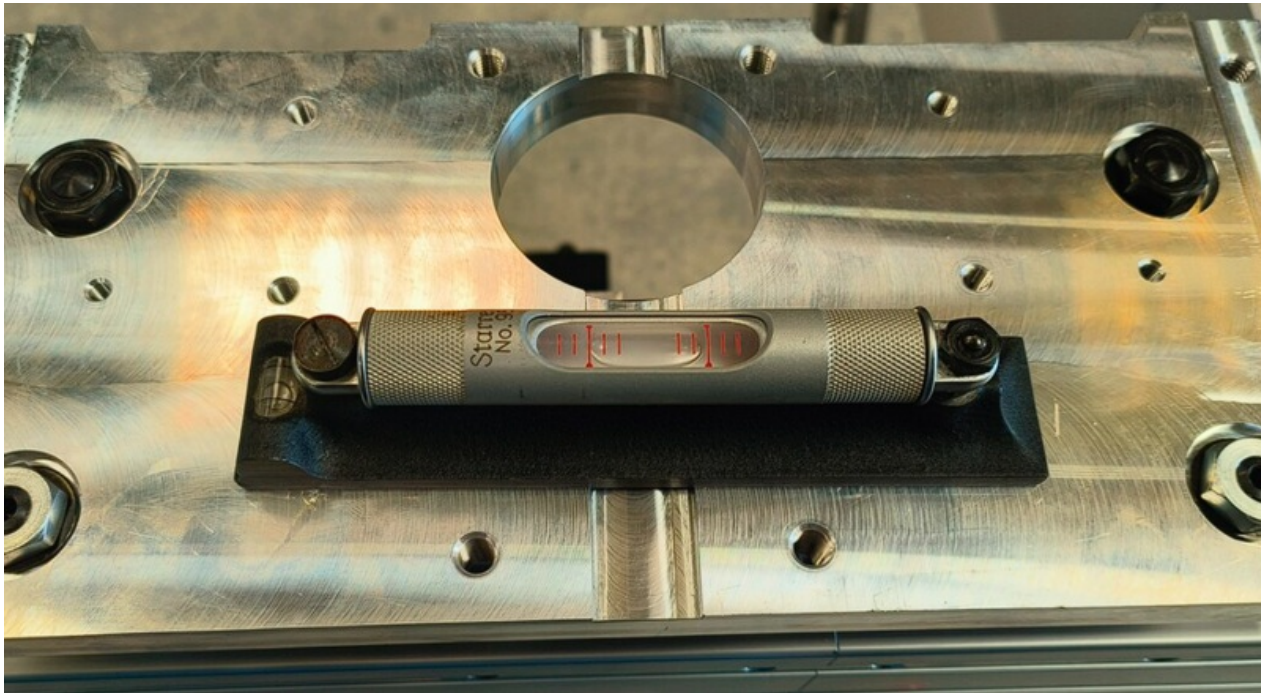

Fichier:R0015029D Hepco Beam Alignment Screenshot 2023-07-05 155450.png



R0015029D_Hepco_Beam_Alignment_Screenshot_2023-07-05_155450

File history

Click on a date/time to view the file as it appeared at that time.

	Date/Time	Thumbnail	Dimensions	User	Comment
current	16:55, 5 July 2023		1,118 × 612 (1.43 MB)	Gareth Green (talk contribs)	R0015029D_Hepco_Beam_Alignment_Screenshot_2023-07-05_155450