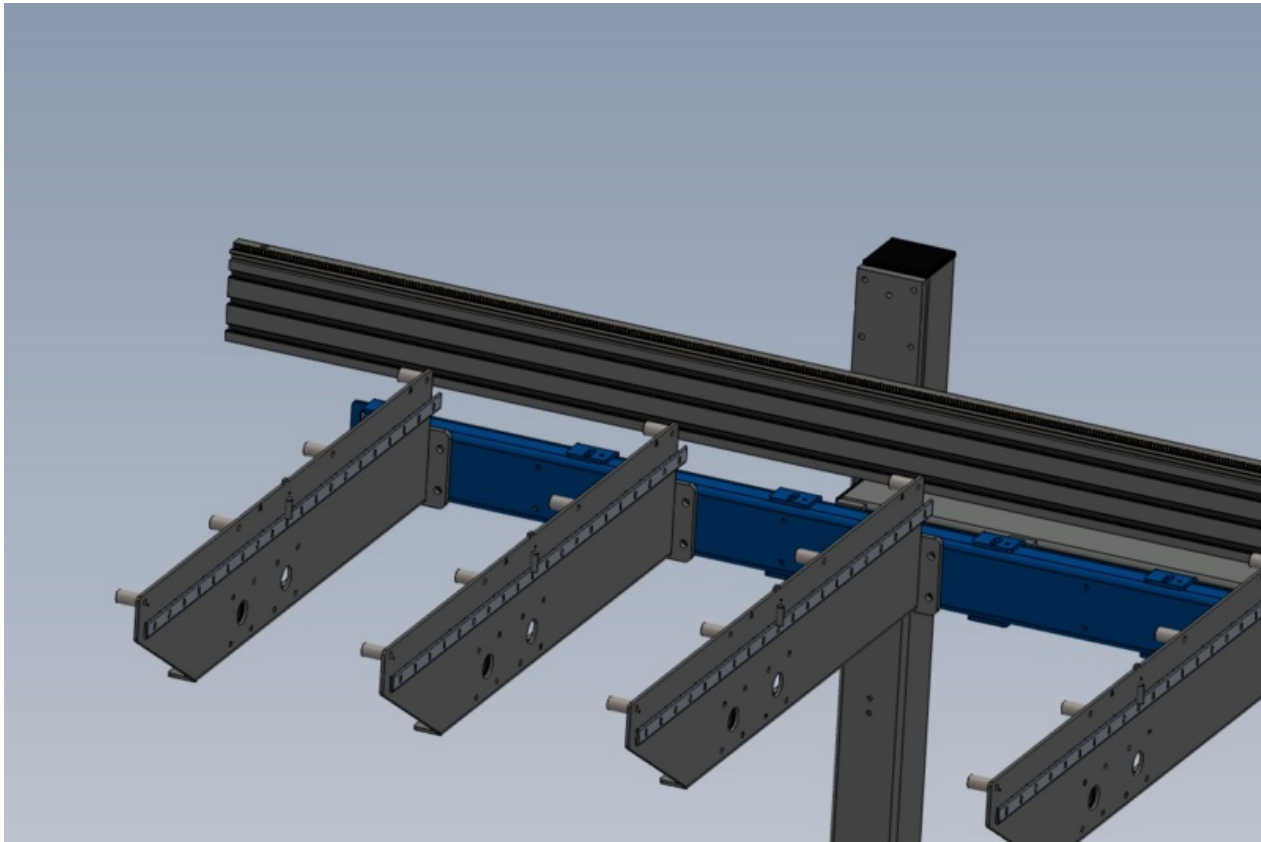

Fichier:R0015029D Hepco Beam Alignment Screenshot 2023-07-05 150638.png



R0015029D_Hepco_Beam_Alignment_Screenshot_2023-07-05_150638

File history

Click on a date/time to view the file as it appeared at that time.

	Date/Time	Thumbnail	Dimensions	User	Comment
current	16:07, 5 July 2023		1,130 × 753 (102 KB)	Gareth Green (talk contribs)	R0015029D_Hepco_Beam_Alignment_Screenshot_2023-07-05_150638

Horizontal resolution	37.79 dpc
Vertical resolution	37.79 dpc