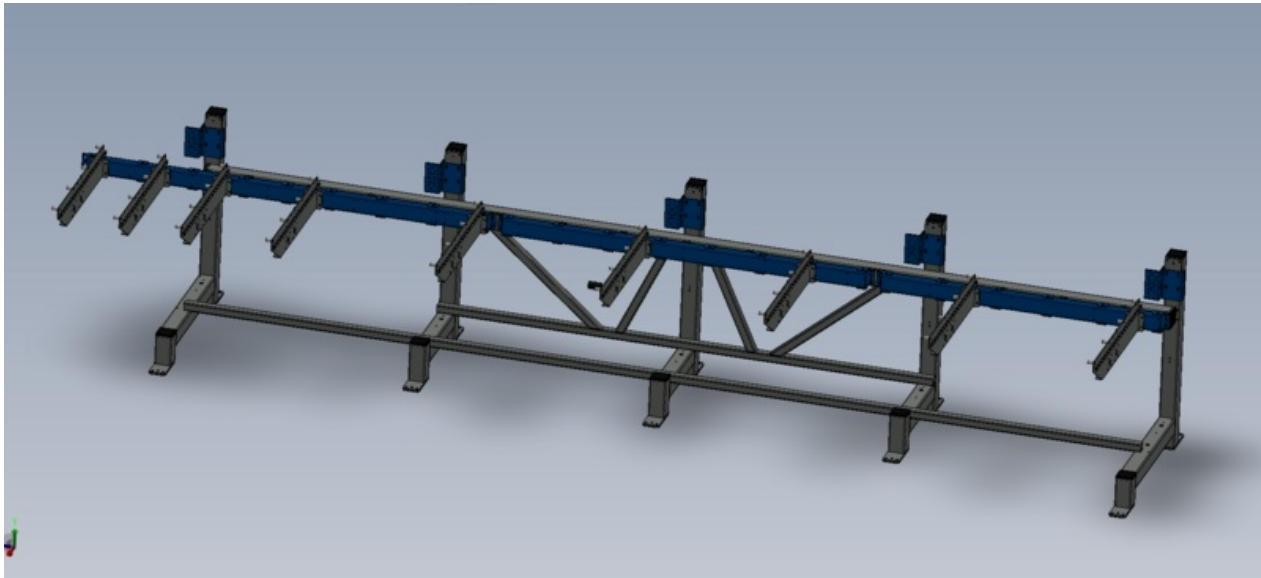

# Fichier:R0015029D Hepco Beam Alignment Screenshot 2023-07-03 094112.png



R0015029D\_Hepco\_Beam\_Alignment\_Screenshot\_2023-07-03\_094112

## File history

Click on a date/time to view the file as it appeared at that time.

	Date/Time	Thumbnail	Dimensions	User	Comment
current	10:41, 3 July 2023		1,874 × 854 (227 KB)	Gareth Green (talk   contribs)	R0015029D_Hepco_Beam_Alignment_Screenshot_2023-07-03_094112