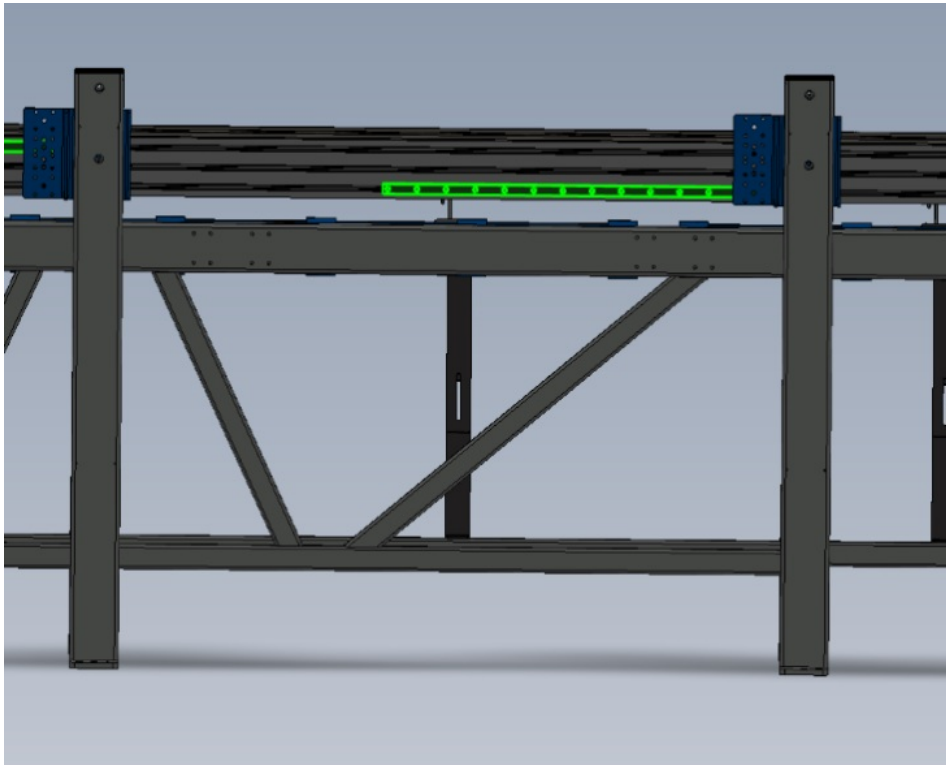

Fichier:R0015028D ZX5 Hepco Beam Alignment Module C part 2 Screenshot 2023-11-10 141333.png

No higher resolution available.


R0015028D_ZX5_Hepco_Beam_Alignment_Module_C_part_2_Screenshot_2023-11-10_141333

File history

Click on a date/time to view the file as it appeared at that time.

	Date/Time	Thumbnail	Dimensions	User	Comment
current	16:14, 10 November 2023		731 × 586 (71 KB)	Gareth Green (talk contribs)	R0015028D_ZX5_Hepco_Beam_Alignment_Module_C_part_2_Screenshot_2023-11-10_141333

You cannot overwrite this file.

File usage

The following page links to this file:

R0015028D ZX5 Hepco Beam Alignment Module C part 2

Metadata

This file contains additional information, probably added from the digital camera or scanner used to create or digitize it. If the file has been modified from its original state, some details may not fully reflect the modified file.

Horizontal resolution	37.79 dpc
Vertical resolution	37.79 dpc