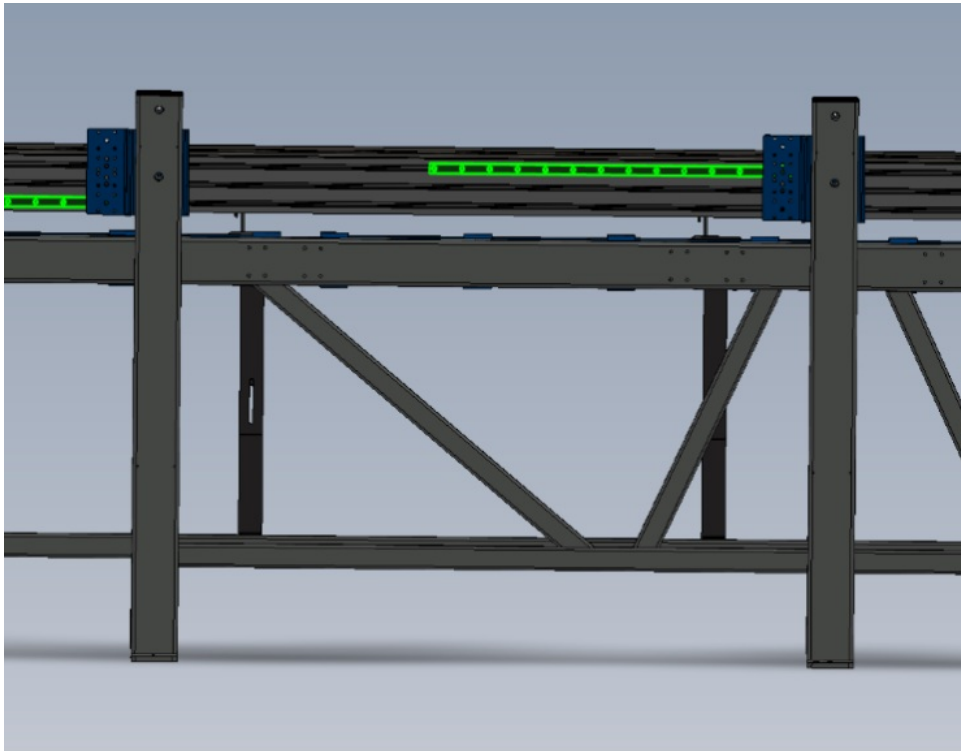

Fichier:R0015028D ZX5 Hepco Beam Alignment Module C part 2 Screenshot 2023-11-10 141321.png

No higher resolution available.


R0015028D_ZX5_Hepco_Beam_Alignment_Module_C_part_2_Screenshot_2023-11-10_141321

File history

Click on a date/time to view the file as it appeared at that time.

	Date/Time	Thumbnail	Dimensions	User	Comment
current	16:14, 10 November 2023		743 × 576 (72 KB)	Gareth Green (talk contribs)	R0015028D_ZX5_Hepco_Beam_Alignment_Module_C_part_2_Screenshot_2023-11-10_141321

You cannot overwrite this file.

File usage

The following page links to this file:

R0015028D ZX5 Hepco Beam Alignment Module C part 2

Metadata

This file contains additional information, probably added from the digital camera or scanner used to create or digitize it. If the file has been modified from its original state, some details may not fully reflect the modified file.

Horizontal resolution	37.79 dpc
Vertical resolution	37.79 dpc