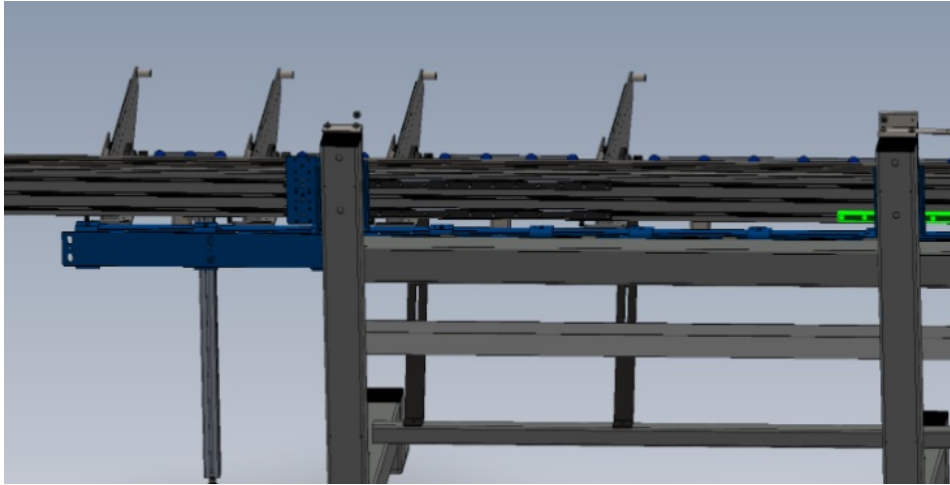

Fichier:R0015028D ZX5 Hepco Beam Alignment Module C part 2 Screenshot 2023-11-10 141310.png

No higher resolution available.


R0015028D_ZX5_Hepco_Beam_Alignment_Module_C_part_2_Screenshot_2023-11-10_141310

File history

Click on a date/time to view the file as it appeared at that time.

	Date/Time	Thumbnail	Dimensions	User	Comment
current	16:14, 10 November 2023		732 × 371 (74 KB)	Gareth Green (talk contribs)	R0015028D_ZX5_Hepco_Beam_Alignment_Module_C_part_2_Screenshot_2023-11-10_141310

You cannot overwrite this file.

File usage

The following page links to this file:

R0015028D ZX5 Hepco Beam Alignment Module C part 2

Metadata

This file contains additional information, probably added from the digital camera or scanner used to create or digitize it. If the file has been modified from its original state, some details may not fully reflect the modified file.

Horizontal resolution	37.79 dpc
Vertical resolution	37.79 dpc