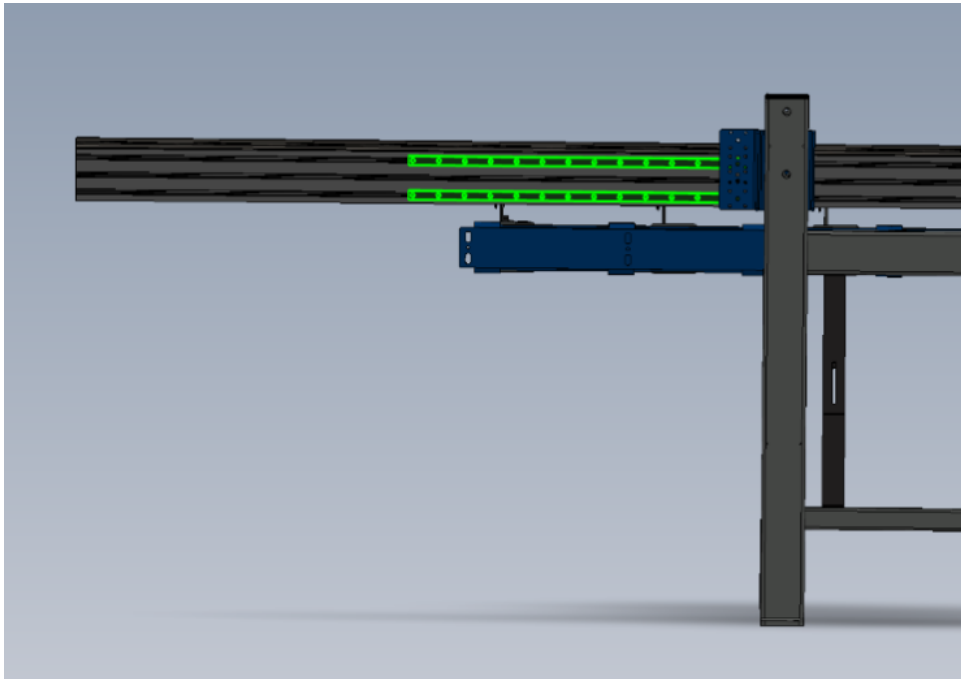

Fichier:R0015028D ZX5 Hepco Beam Alignment Module C part 2 Screenshot 2023-11-10 141245.png

No higher resolution available.


R0015028D_ZX5_Hepco_Beam_Alignment_Module_C_part_2_Screenshot_2023-11-10_141245

File history

Click on a date/time to view the file as it appeared at that time.

	Date/Time	Thumbnail	Dimensions	User	Comment
current	16:14, 10 November 2023		742 × 521 (34 KB)	Gareth Green (talk contribs)	R0015028D_ZX5_Hepco_Beam_Alignment_Module_C_part_2_Screenshot_2023-11-10_141245

You cannot overwrite this file.

File usage

The following page links to this file:

[R0015028D ZX5 Hepco Beam Alignment Module C part 2](#)

Metadata

This file contains additional information, probably added from the digital camera or scanner used to create or digitize it. If the file has been modified from its original state, some details may not fully reflect the modified file.

Horizontal resolution	37.79 dpc
Vertical resolution	37.79 dpc