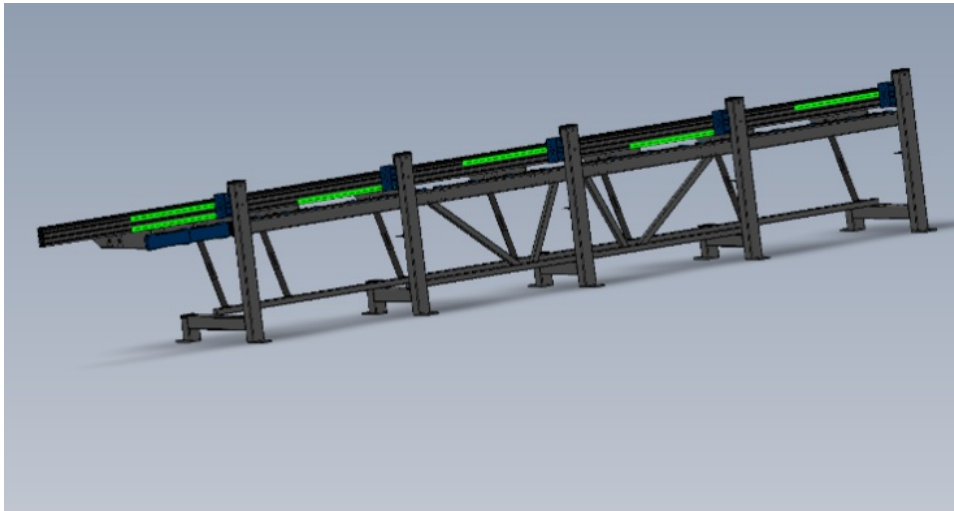

Fichier:R0015028D ZX5 Hepco Beam Alignment Module C part 2 Screenshot 2023-11-10 141233.png

No higher resolution available.


R0015028D_ZX5_Hepco_Beam_Alignment_Module_C_part_2_Screenshot_2023-11-10_141233

File history

Click on a date/time to view the file as it appeared at that time.

	Date/Time	Thumbnail	Dimensions	User	Comment
current	16:14, 10 November 2023		738 × 392 (99 KB)	Gareth Green (talk contribs)	R0015028D_ZX5_Hepco_Beam_Alignment_Module_C_part_2_Screenshot_2023-11-10_141233

You cannot overwrite this file.

File usage

The following page links to this file:

R0015028D ZX5 Hepco Beam Alignment Module C part 2

Metadata

This file contains additional information, probably added from the digital camera or scanner used to create or digitize it. If the file has been modified from its original state, some details may not fully reflect the modified file.

Horizontal resolution	37.79 dpc
Vertical resolution	37.79 dpc