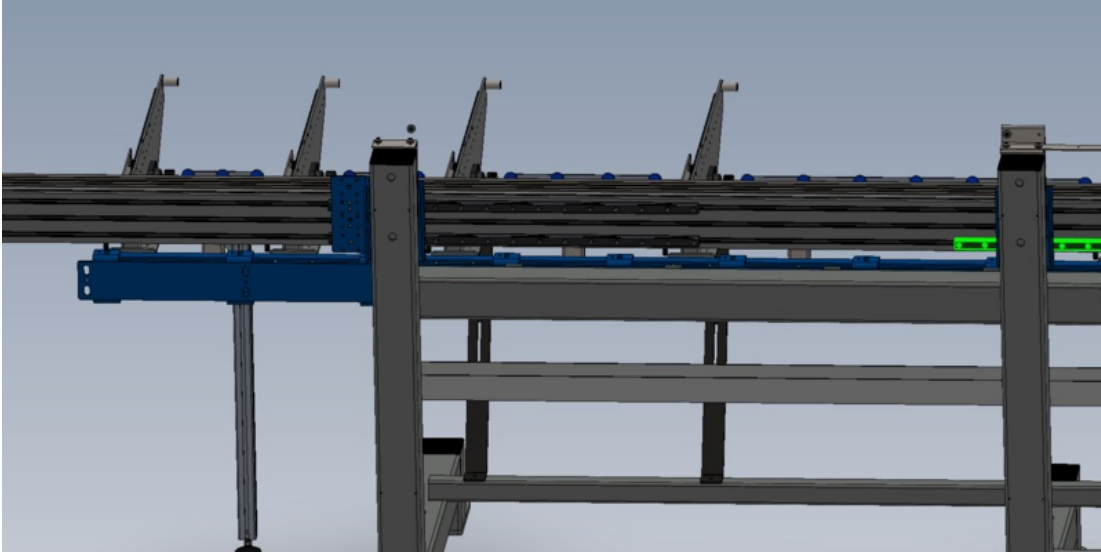

Fichier:R0015028D ZX5 Hepco Beam Alignment Module C Screenshot 2023-10-18 092958.png



R0015028D_ZX5_Hepco_Beam_Alignment_Module_C_Screenshot_2023-10-18_092958

File history

Click on a date/time to view the file as it appeared at that time.

	Date/Time	Thumbnail	Dimensions	User	Comment
current	10:30, 18 October 2023		1,672 × 837 (74 KB)	Gareth Green (talk contribs)	R0015028D_ZX5_Hepco_Beam_Alignment_Module_C_Screenshot_2023-10-18_092958

You cannot overwrite this file.

File usage

The following page links to this file:

R0015028D ZX5 Hepco Beam Alignment Module C

Metadata

This file contains additional information, probably added from the digital camera or scanner used to create or digitize it. If the file has been modified from its original state, some details may not fully reflect the modified file.

Horizontal resolution	37.79 dpc
Vertical resolution	37.79 dpc