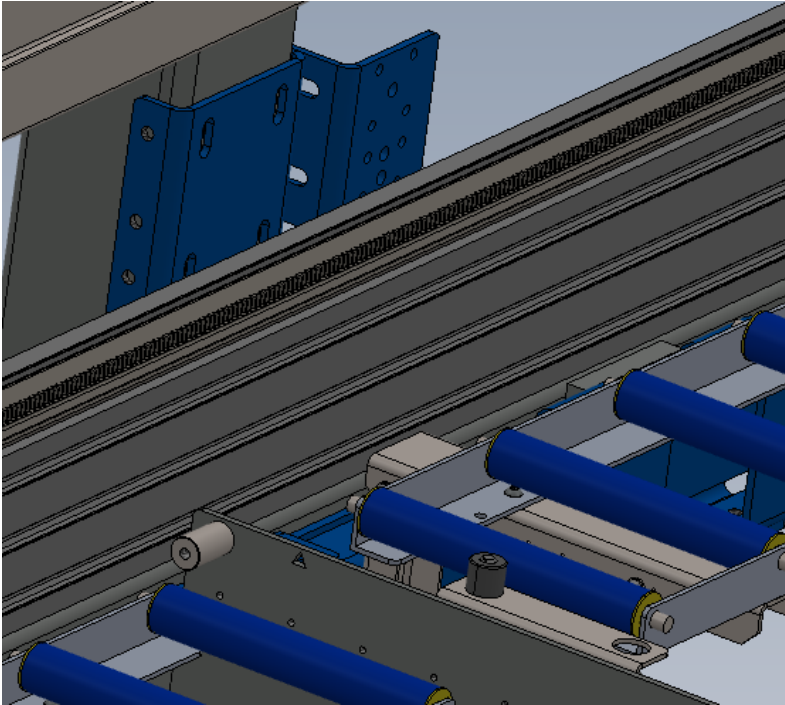

Fichier:R0015028D ZX5 Hepco Beam Alignment Module C Screenshot 2023-07-12 092625.png

No higher resolution available.


R0015028D_ZX5_Hepco_Beam_Alignment_Module_C_Screenshot_2023-07-12_092625

File history

Click on a date/time to view the file as it appeared at that time.

	Date/Time	Thumbnail	Dimensions	User	Comment
current	10:26, 12 July 2023		555 × 496 (71 KB)	Gareth Green (talk contribs)	R0015028D_ZX5_Hepco_Beam_Alignment_Module_C_Screenshot_2023-07-12_092625

You cannot overwrite this file.

File usage

The following page links to this file:

R0015028D ZX5 Hepco Beam Alignment Module C

Metadata

This file contains additional information, probably added from the digital camera or scanner used to create or digitize it. If the file has been modified from its original state, some details may not fully reflect the modified file.

Horizontal resolution	37.79 dpc
Vertical resolution	37.79 dpc