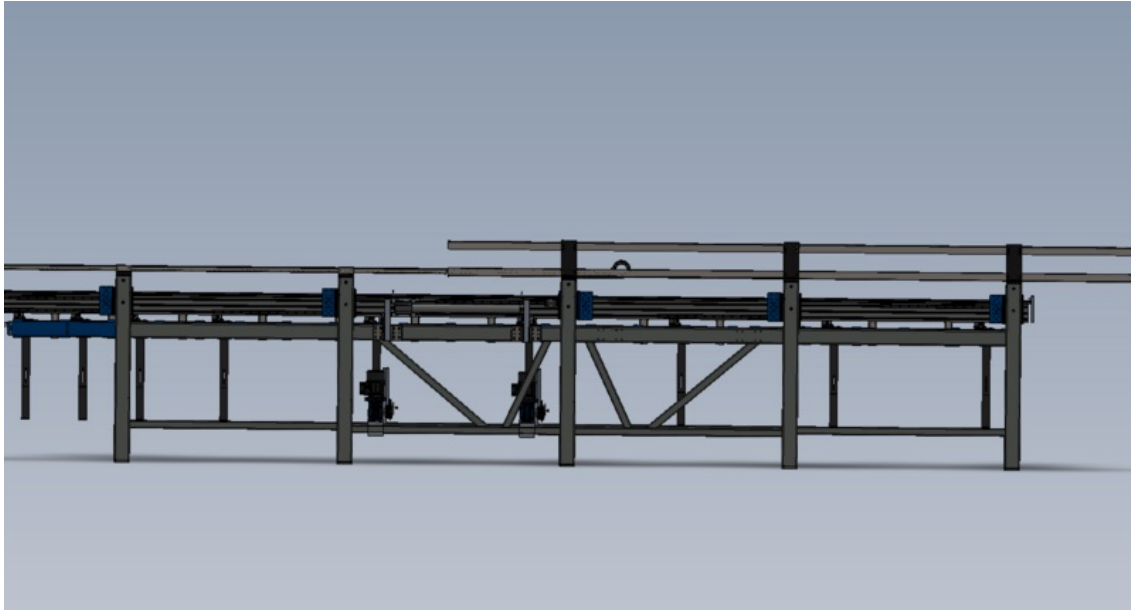

Fichier:R0015028D ZX5 Hepco Beam Alignment Module C Screenshot 2023-07-12 091355.png



R0015028D_ZX5_Hepco_Beam_Alignment_Module_C_Screenshot_2023-07-12_091355

File history

Click on a date/time to view the file as it appeared at that time.

	Date/Time	Thumbnail	Dimensions	User	Comment
current	10:14, 12 July 2023		1,419 × 761 (46 KB)	Gareth Green (talk contribs)	R0015028D_ZX5_Hepco_Beam_Alignment_Module_C_Screenshot_2023-07-12_091355

Horizontal resolution	37.79 dpc
Vertical resolution	37.79 dpc