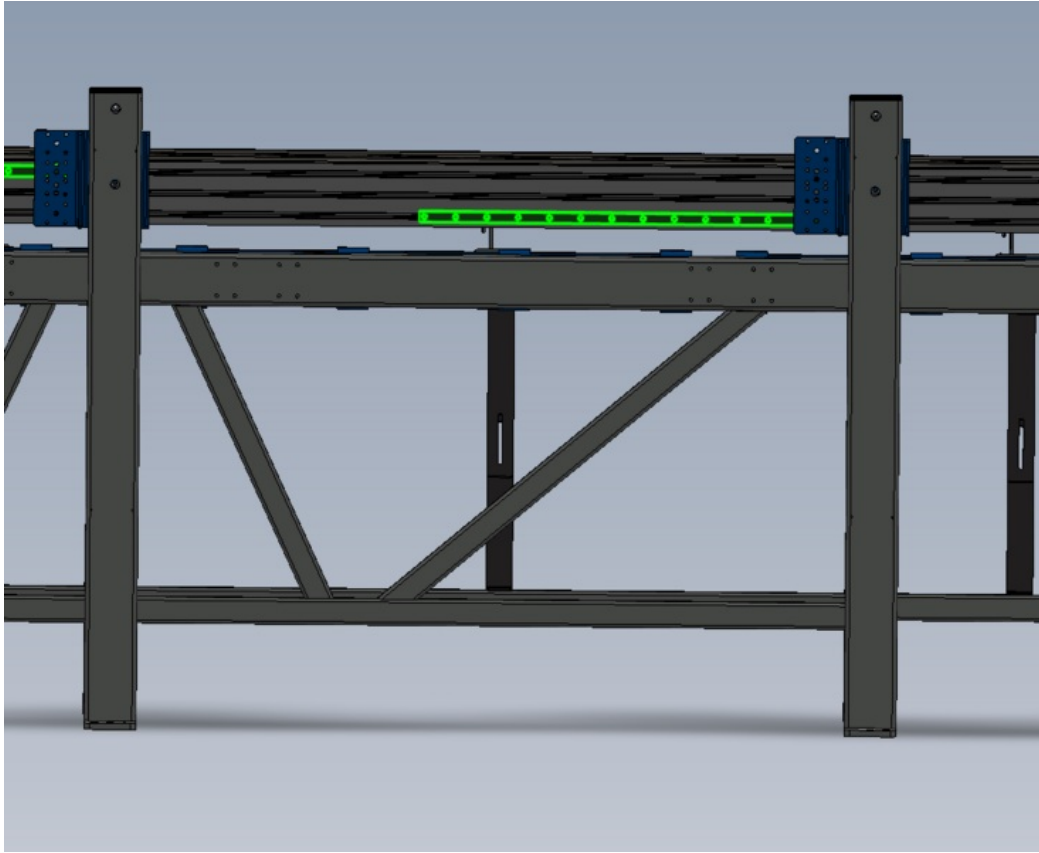

# Fichier:R0015028D ZX5 Hepco Beam Alignment Module C Screenshot 2023-07-12 083425.png



R0015028D\_ZX5\_Hepco\_Beam\_Alignment\_Module\_C\_Screenshot\_2023-07-12\_083425

## File history

Click on a date/time to view the file as it appeared at that time.

	Date/Time	Thumbnail	Dimensions	User	Comment
current	09:35, 12 July 2023		971 × 791 (47 KB)	Gareth Green (talk   contribs)	R0015028D_ZX5_Hepco_Beam_Alignment_Module_C_Screenshot_2023-07-12_083425