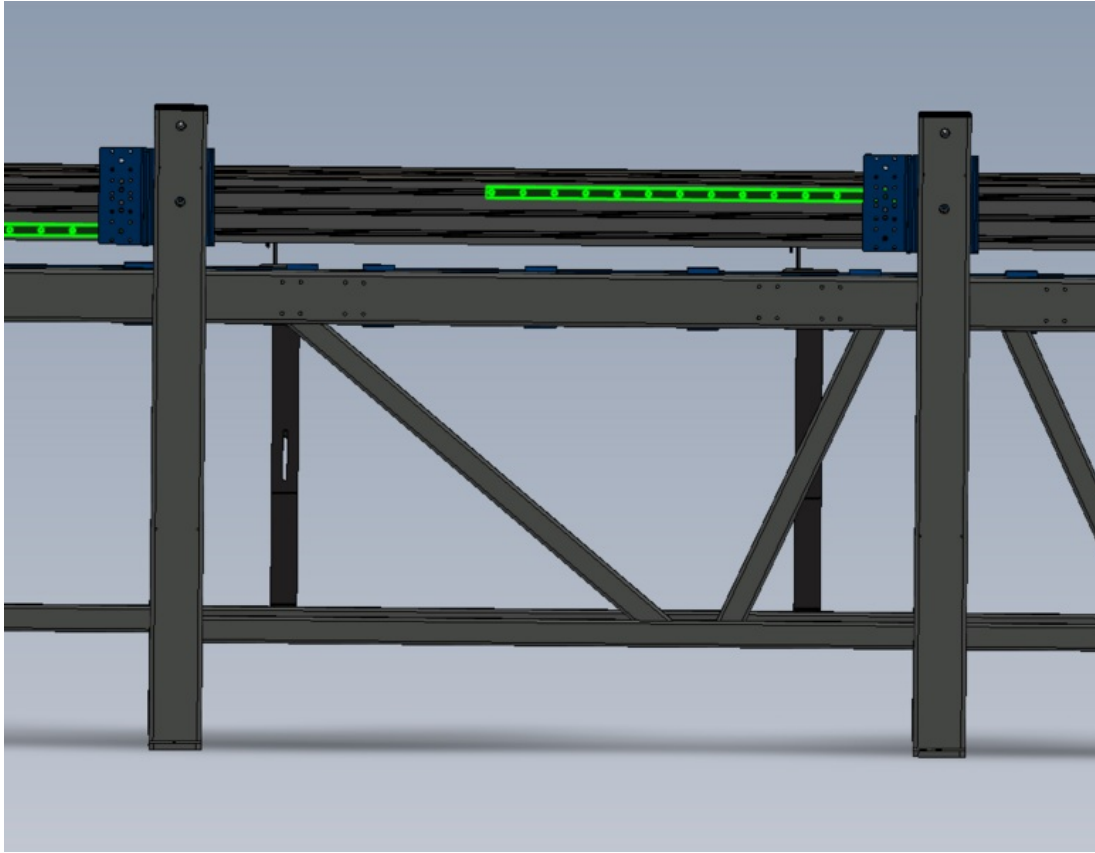

Fichier:R0015028D ZX5 Hepco Beam Alignment Module C Screenshot 2023-07-12 083417.png



R0015028D_ZX5_Hepco_Beam_Alignment_Module_C_Screenshot_2023-07-12_083417

File history

Click on a date/time to view the file as it appeared at that time.

	Date/Time	Thumbnail	Dimensions	User	Comment
current	09:35, 12 July 2023		1,017 × 787 (44 KB)	Gareth Green (talk contribs)	R0015028D_ZX5_Hepco_Beam_Alignment_Module_C_Screenshot_2023-07-12_083417

You cannot overwrite this file.

File usage

The following page links to this file:

R0015028D ZX5 Hepco Beam Alignment Module C

Metadata

This file contains additional information, probably added from the digital camera or scanner used to create or digitize it. If the file has been modified from its original state, some details may not fully reflect the modified file.

Horizontal resolution	37.79 dpc
Vertical resolution	37.79 dpc