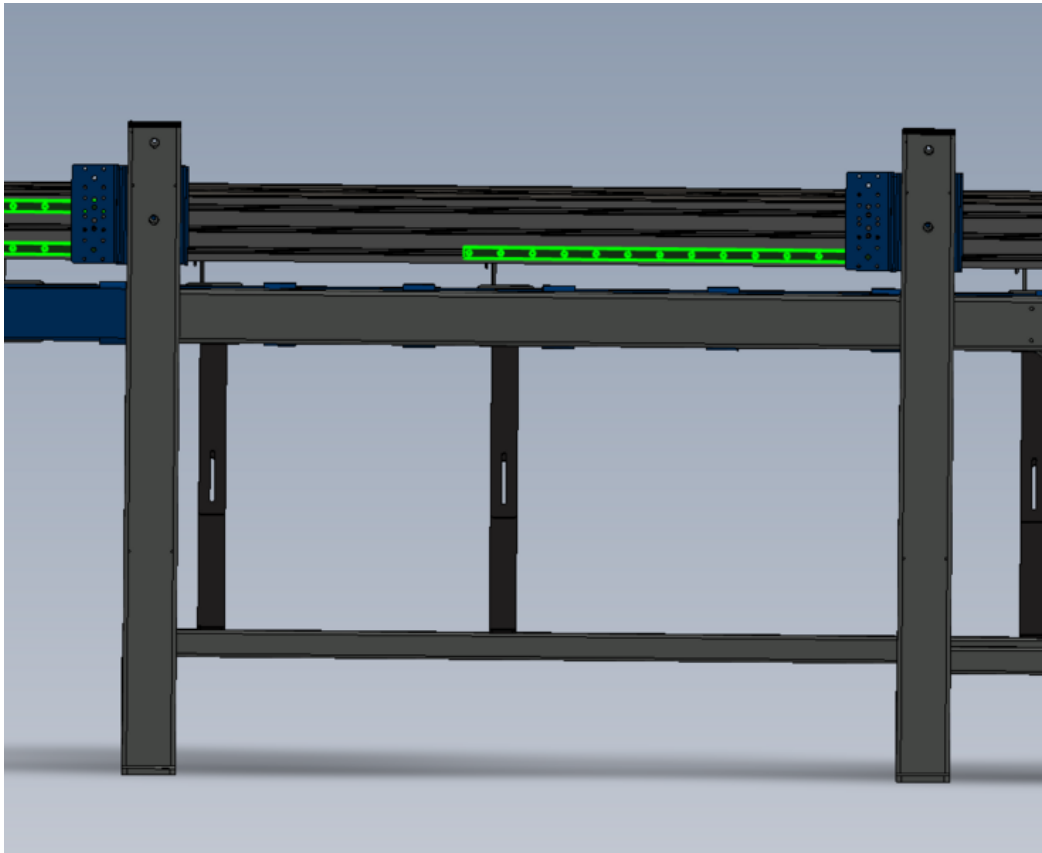

# Fichier:R0015028D ZX5 Hepco Beam Alignment Module C Screenshot 2023-07-12 083406.png



R0015028D\_ZX5\_Hepco\_Beam\_Alignment\_Module\_C\_Screenshot\_2023-07-12\_083406

## File history

Click on a date/time to view the file as it appeared at that time.

	Date/Time	Thumbnail	Dimensions	User	Comment
current	09:35, 12 July 2023		957 × 776 (30 KB)	Gareth Green (talk   contribs)	R0015028D_ZX5_Hepco_Beam_Alignment_Module_C_Screenshot_2023-07-12_083406

Horizontal resolution	37.79 dpc
Vertical resolution	37.79 dpc