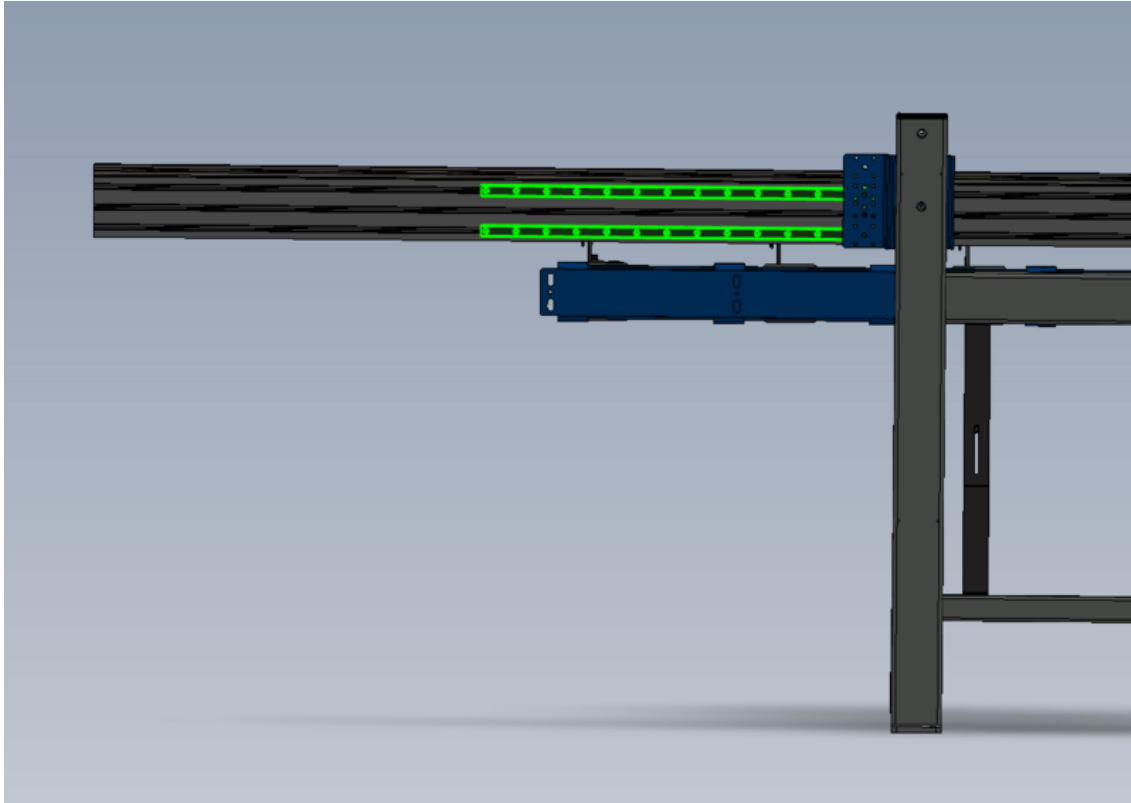

Fichier:R0015028D ZX5 Hepco Beam Alignment Module C Screenshot 2023-07-12 083354.png



R0015028D_ZX5_Hepco_Beam_Alignment_Module_C_Screenshot_2023-07-12_083354

File history

Click on a date/time to view the file as it appeared at that time.

	Date/Time	Thumbnail	Dimensions	User	Comment
current	09:35, 12 July 2023		1,092 × 774 (24 KB)	Gareth Green (talk contribs)	R0015028D_ZX5_Hepco_Beam_Alignment_Module_C_Screenshot_2023-07-12_083354

You cannot overwrite this file.

File usage

The following page links to this file:

R0015028D ZX5 Hepco Beam Alignment Module C

Metadata

This file contains additional information, probably added from the digital camera or scanner used to create or digitize it. If the file has been modified from its original state, some details may not fully reflect the modified file.

Horizontal resolution	37.79 dpc
Vertical resolution	37.79 dpc