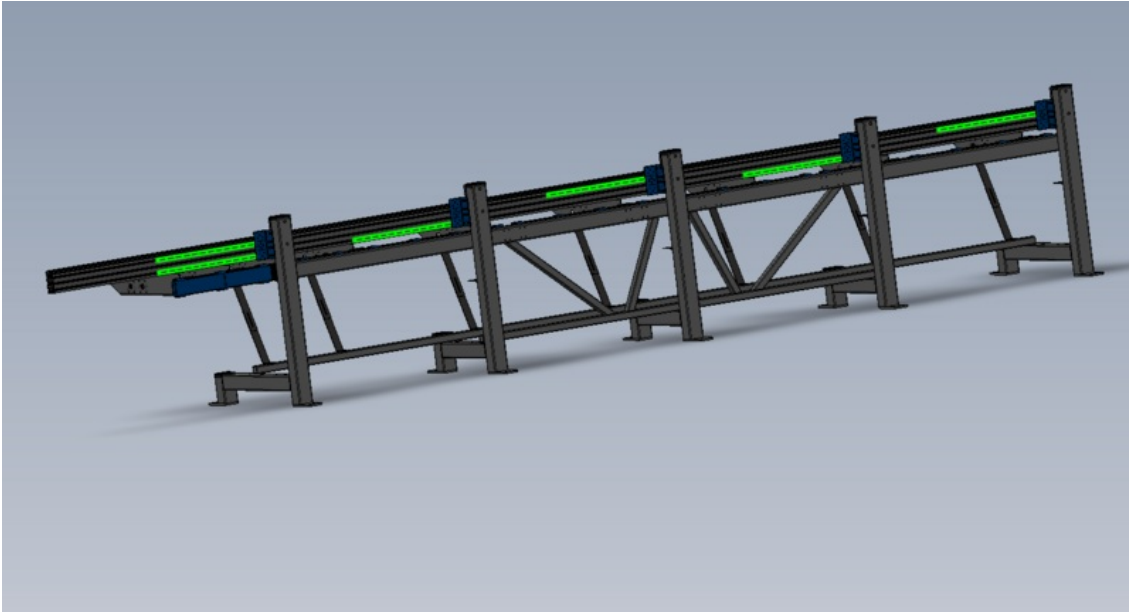

Fichier:R0015028D ZX5 Hepco Beam Alignment Module C Screenshot 2023-07-12 082329.png



R0015028D_ZX5_Hepco_Beam_Alignment_Module_C_Screenshot_2023-07-12_082329

File history

Click on a date/time to view the file as it appeared at that time.

	Date/Time	Thumbnail	Dimensions	User	Comment
current	09:31, 12 July 2023		1,384 × 745 (92 KB)	Gareth Green (talk contribs)	R0015028D_ZX5_Hepco_Beam_Alignment_Module_C_Screenshot_2023-07-12_082329

You cannot overwrite this file.

File usage

The following page links to this file:

R0015028D ZX5 Hepco Beam Alignment Module C

Metadata

This file contains additional information, probably added from the digital camera or scanner used to create or digitize it. If the file has been modified from its original state, some details may not fully reflect the modified file.

Horizontal resolution	37.79 dpc
Vertical resolution	37.79 dpc