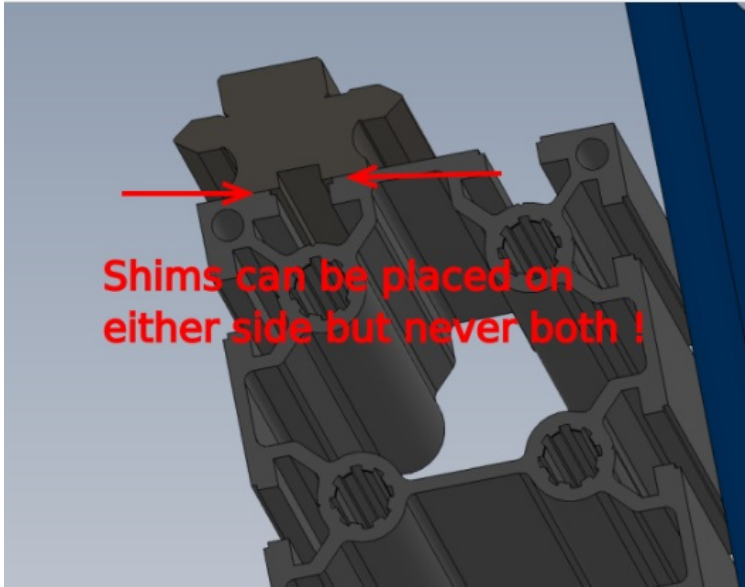

Fichier:R0015028D ZX5 Hepco Beam Alignment Module C Screenshot 2023-07-12 080552.png

No higher resolution available.


R0015028D_ZX5_Hepco_Beam_Alignment_Module_C_Screenshot_2023-07-12_080552

File history

Click on a date/time to view the file as it appeared at that time.

	Date/Time	Thumbnail	Dimensions	User	Comment
current	09:06, 12 July 2023		527 × 415 (100 KB)	Gareth Green (talk contribs)	R0015028D_ZX5_Hepco_Beam_Alignment_Module_C_Screenshot_2023-07-12_080552