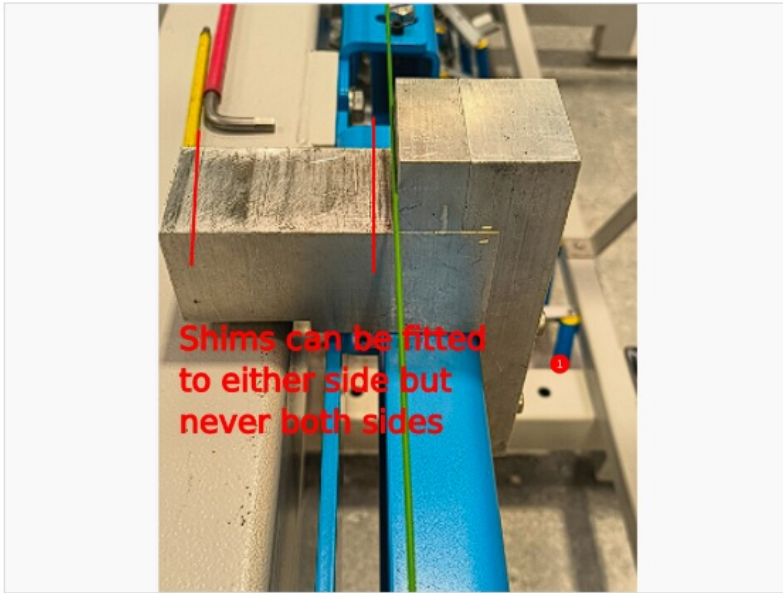

Fichier:R0015028D ZX5 Hepco Beam Alignment Module C Screenshot 2023-07-12 080426.png

No higher resolution available.


R0015028D_ZX5_Hepco_Beam_Alignment_Module_C_Screenshot_2023-07-12_080426

File history

Click on a date/time to view the file as it appeared at that time.

	Date/Time	Thumbnail	Dimensions	User	Comment
current	09:04, 12 July 2023		558 × 419 (301 KB)	Gareth Green (talk contribs)	R0015028D_ZX5_Hepco_Beam_Alignment_Module_C_Screenshot_2023-07-12_080426